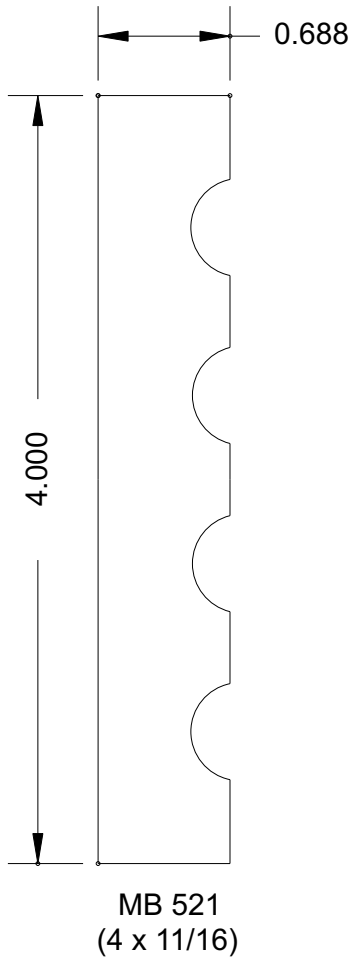

BOSLEY

Super-Cut-Pop

Fluted Casings

www.bosleymouldings.com

Bosley Mouldings P.O. Box 576 • Glen Burnie, MD 21060 :: Toll Free: 1-800-638-5010 Ph: 410-761-7727 • Fax: 410-553-0575