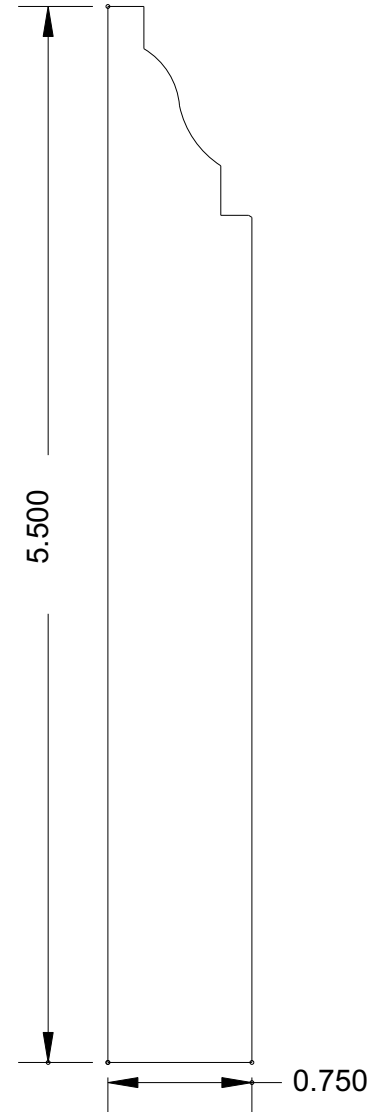

Super-Cut-Pop

Profile Index

Click on the profile number below to view the profile.
Click on the Bosley Logo to return to index page.

Sills	Chair Rail	Panel Trim	Casing
MB10	MB204	MB411	MB6041
MB11	MB209	MB438	MB6042
MB20	MB210	MB4021	MB6043
MB21	MB213	MB4024	MB6044
MB30	MB281	MB4022	MB6045
MB31	MB295	MB4023	MB6046
MB40	MB296	MB4025	MB6047
MB41	MB297	MB4026	MB6048
MB50	MB298	MB4027	MB6049
MB51			MB6050
Crowns	Baseboard	Fluted Casings	MB6051
MB110	MB300	MB521	MB6052
MB115	MB302	MB522M	MB6053
MB120	MB303	MB529	MB6054
MB124	MB305	MB536	MB6055
MB125	MB306		MB6060
MB128	MB313	Casing	MB6120
MB129	MB347	MB603	MB6121
MB130	MB348	MB606	Hollow Metal Door Casing Diagram
MB134	MB349	MB607	
MB136	MB350	MB607M	
MB140	MB357	MB610	Panel
MB156	MB385	MB612	MB741
MB162	MB386	MB615	MB787
MB168	MB387	MB618	MB741
MB1020	MB388	MB620	MB787
MB1024	MB389	MB629	
MB1025	MB390	MB635	Backband, Tongue & Groove
MB1026	MB391	MB635M	MB959
MB1027	MB392	MB647	MB967
MB1028	MB393	MB651	MB968
MB1029	MB394	MB658	MB969
MB1030	MB395	MB678	MB975
MB1031	MB396	MB679	MB979
MB1032	MB397	MB691	
MB1033	MB398	MB692	
MB1034	MB399	MB699	
MB1035	MB3001	MB6039	
MB1076	MB3002	MB6040	

BOSLEY

Super-Cut-Pop

Sills

MB 10
(4 x 1)

MB 11
(4 x 3/4)

MB 20
(4 x 1)

SILL / STOOL MOULDINGS AVAILABLE UP TO 8-1/2" WIDE

www.bosleymouldings.com

MB 1024
(5-3/4 x 11/16)

www.bosleymouldings.com

BOSLEY

Super-Cut-Pop

Crowns

MB 1025
(2-1/4 x 11/16)

MB 1026
(6 x 15/16)

www.bosleymouldings.com

BOSLEY

Super-Cut-Pop

Baseboard

MB 306
(3-1/4 x 9/16)

MB 313
(5-1/2 x 3/4)

MB 347
(5-1/2 x 3/4)

MB 348
(5-1/2 x 3/4)

BASEBOARDS AVAILABLE IN ALL SIZES UP TO 8-1/2"