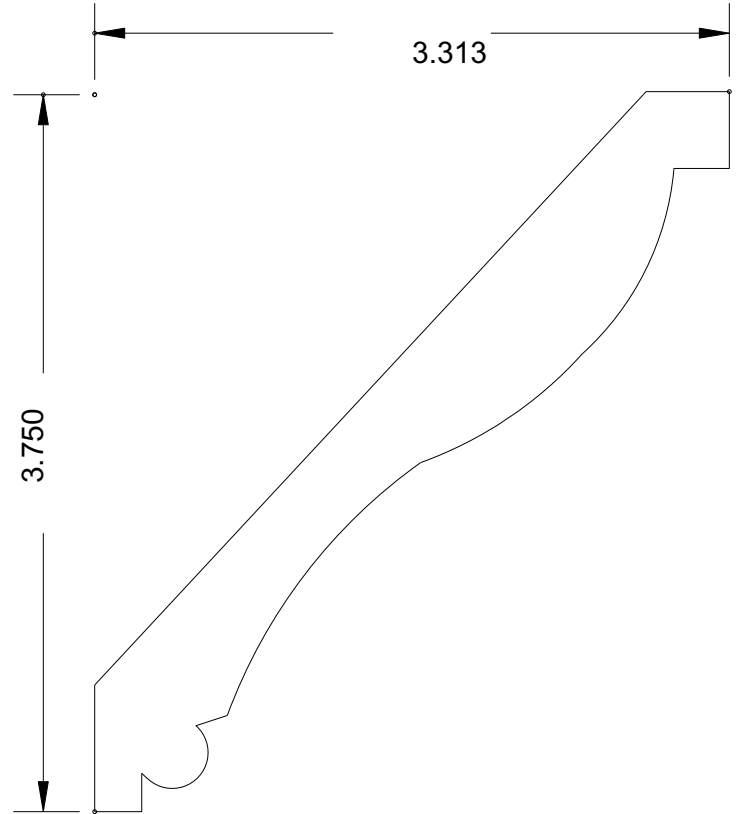

MB 115
(5 x 11/16)

www.bosleymouldings.com

Bosley Mouldings P.O. Box 576 • Glen Burnie, MD 21060 :: Toll Free: 1-800-638-5010 Ph: 410-761-7727 • Fax: 410-553-0575