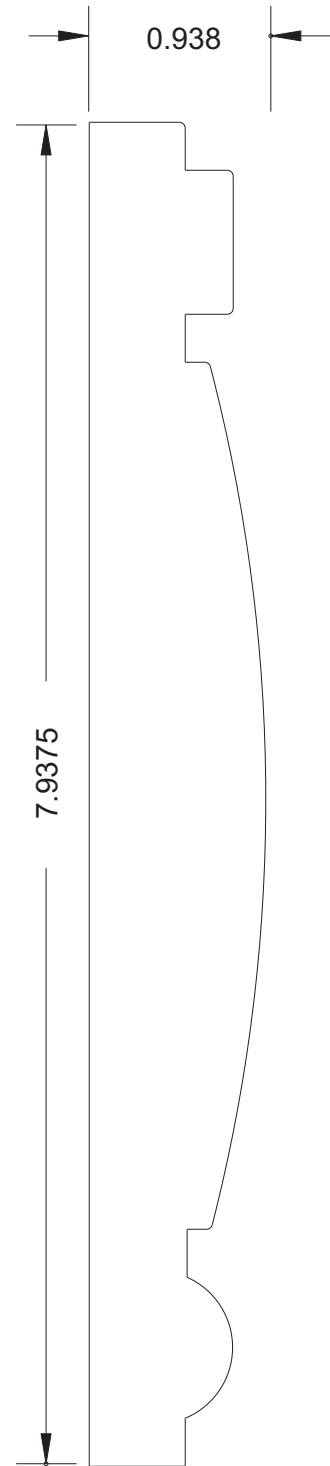

MB 6049
(7 x 15/16)

www.bosleymouldings.com