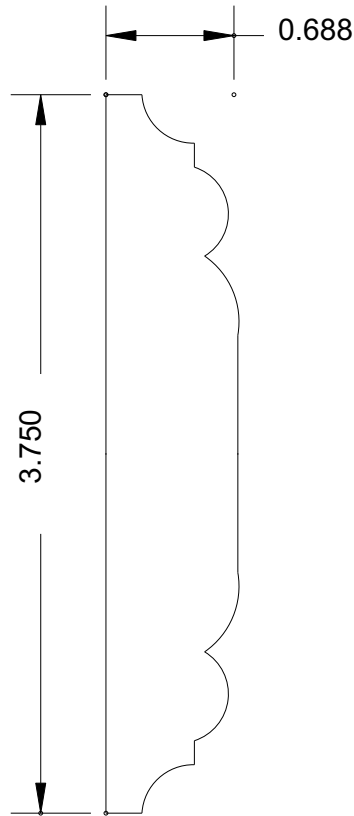

MB 297
(3-3/4 x 11/16)