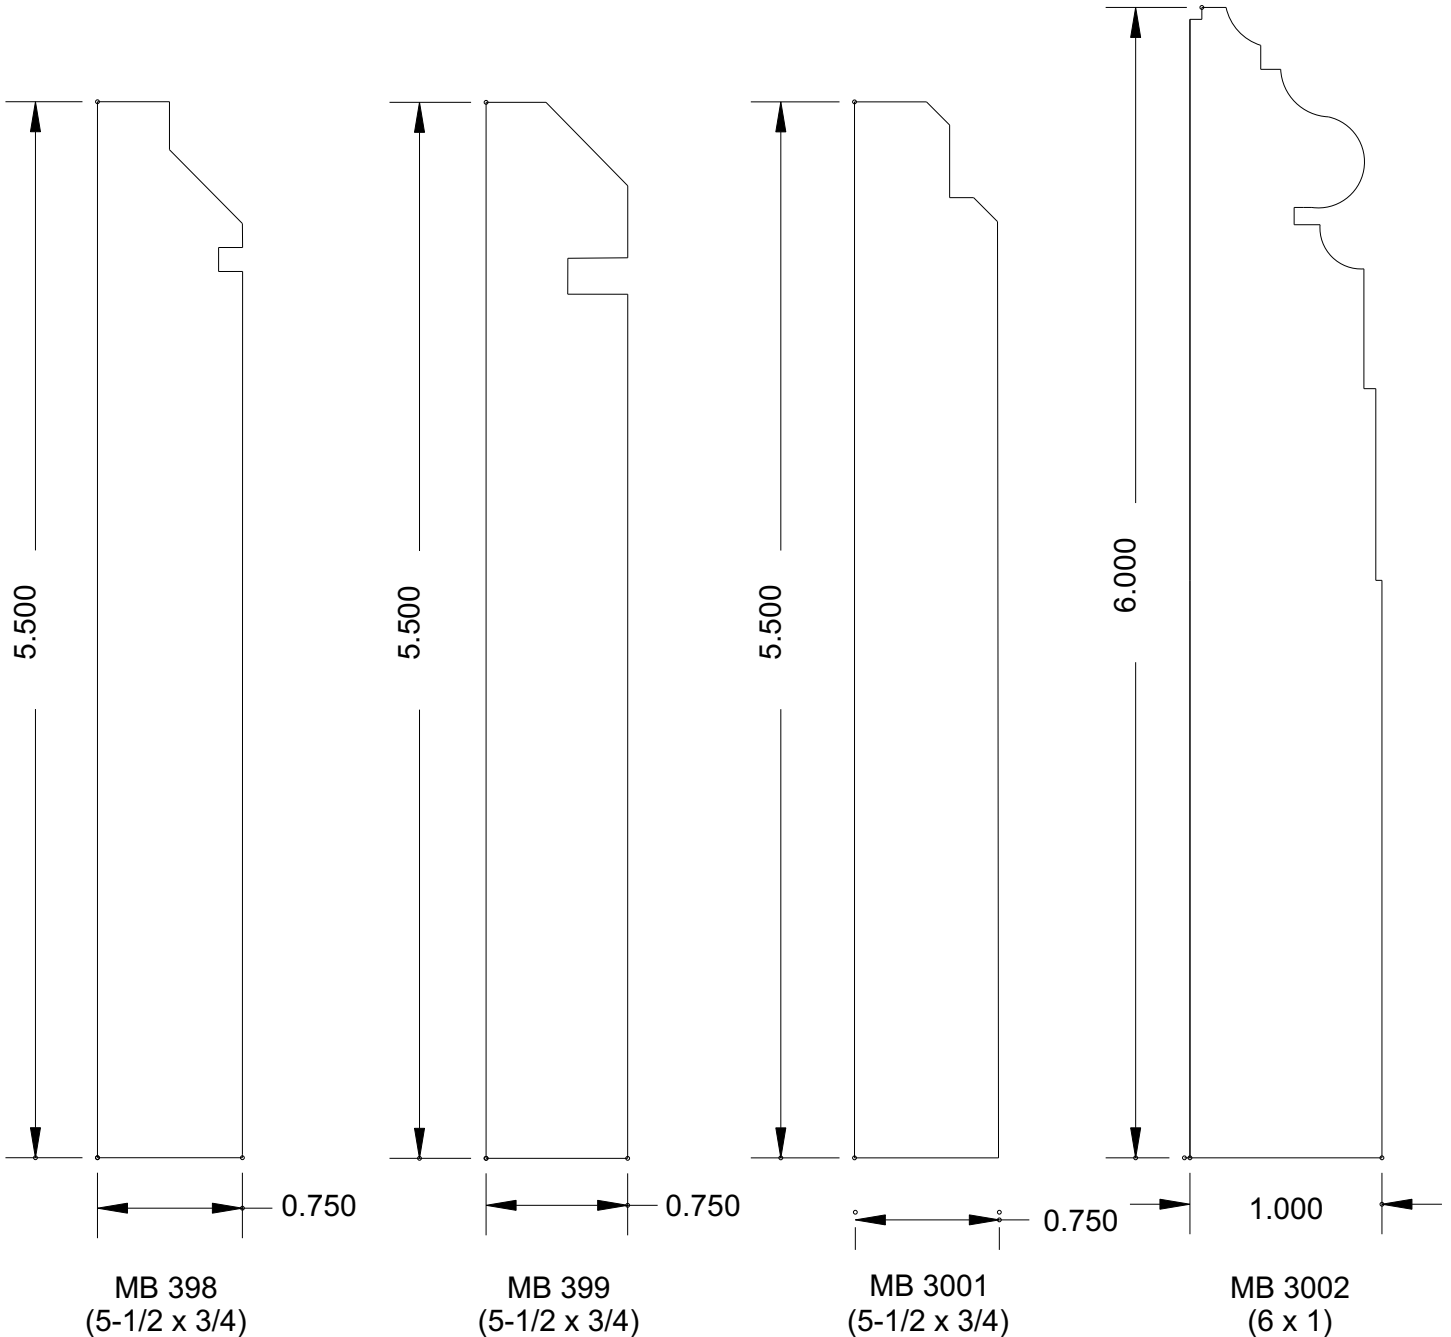

BOSLEY

Super-Cut-Pop

Baseboard

BASEBOARDS AVAILABLE IN ALL SIZES UP TO 8-1/2"

www.bosleymouldings.com

Bosley Mouldings P.O. Box 576 • Glen Burnie, MD 21060 :: Toll Free: 1-800-638-5010 Ph: 410-761-7727 • Fax: 410-553-0575