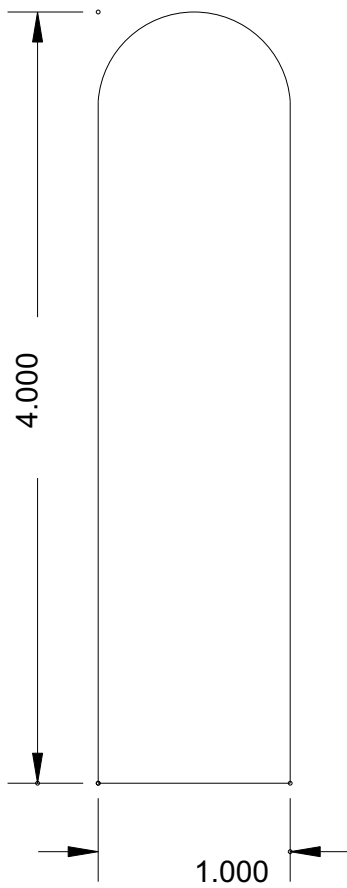

BOSLEY

Super-Cut-Pop

Sills

MB 10
(4 x 1)