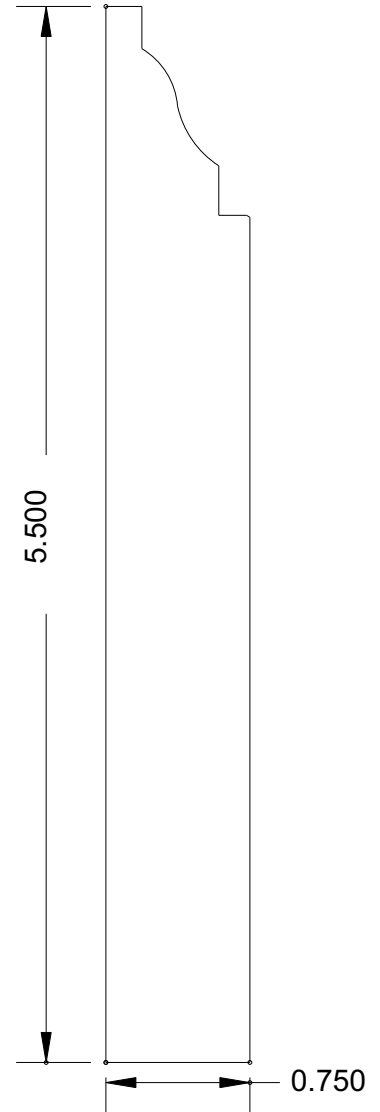

# Super-Cut-Pop

**Baseboard**

MB 306  
(3-1/4 x 9/16)

MB 313  
(5-1/2 x 3/4)

MB 347  
(5-1/2 x 3/4)

MB 348  
(5-1/2 x 3/4)

BASEBOARDS AVAILABLE IN ALL SIZES UP TO 8-1/2"

[www.bosleymouldings.com](http://www.bosleymouldings.com)