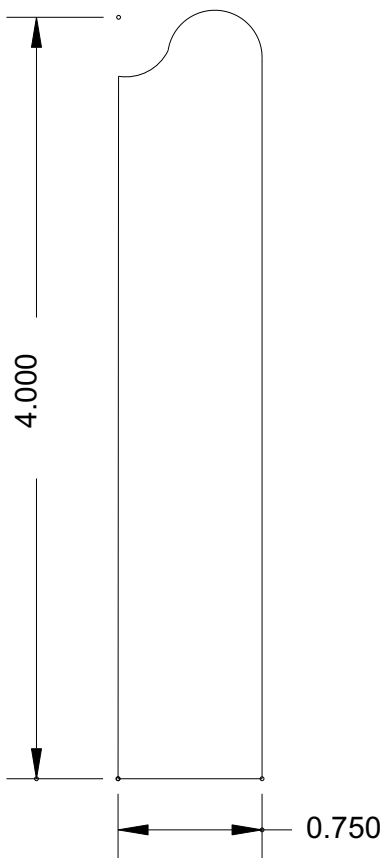

BOSLEY

Super-Cut-Pop

Sills

MB 21
(4 x 3/4)