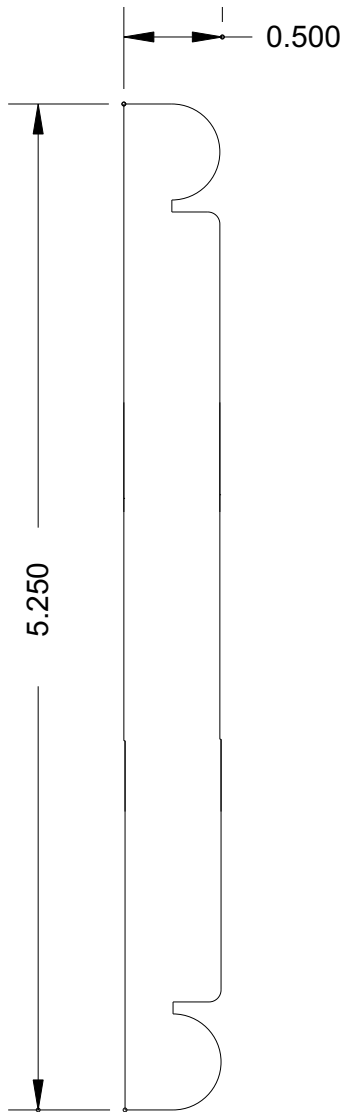

BOSLEY

Super-Cut-Pop

Backband and Tongue & Groove

MB 969
(5-1/4 x 1/2)