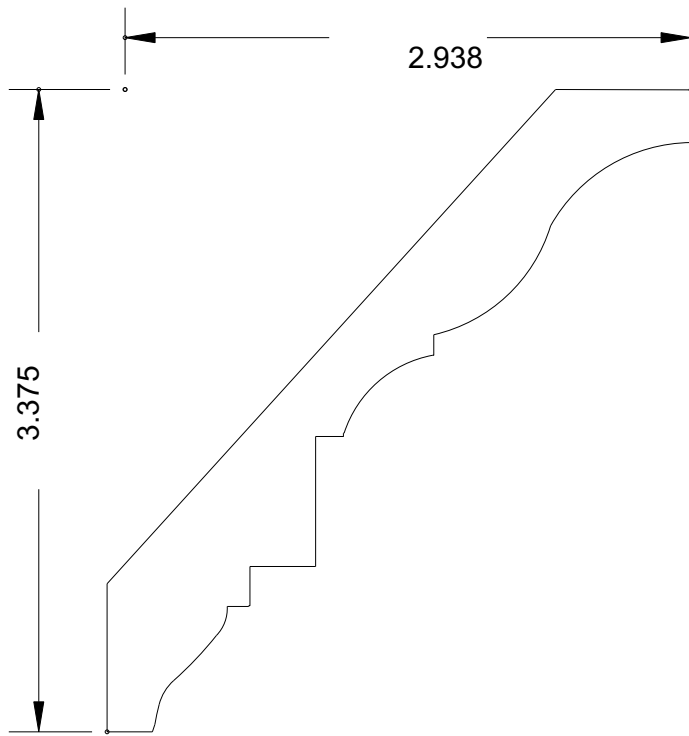

BOSLEY

Super-Cut-Pop

Crowns

MB 134
(4-1/2 x 11/16)