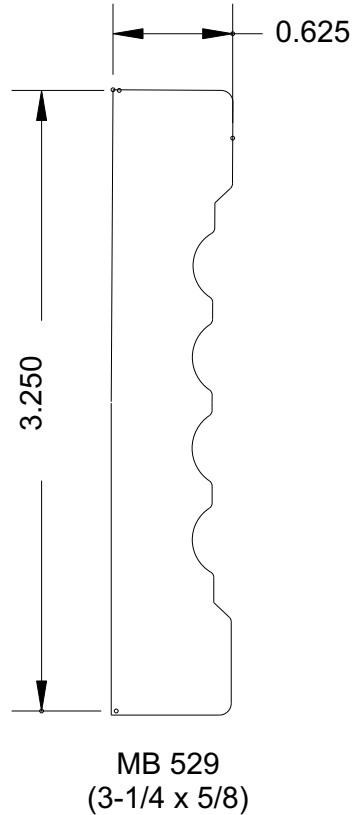

BOSLEY

Super-Cut-Pop

Fluted Casings

www.bosleymouldings.com

Bosley Mouldings P.O. Box 576 • Glen Burnie, MD 21060 :: Toll Free: 1-800-638-5010 Ph: 410-761-7727 • Fax: 410-553-0575