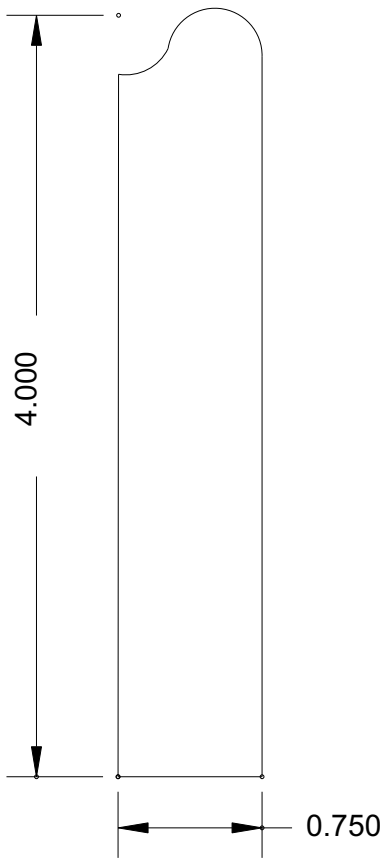

BOSLEY

Super-Cut-Pop

Sills

MB 21
(4 x 3/4)