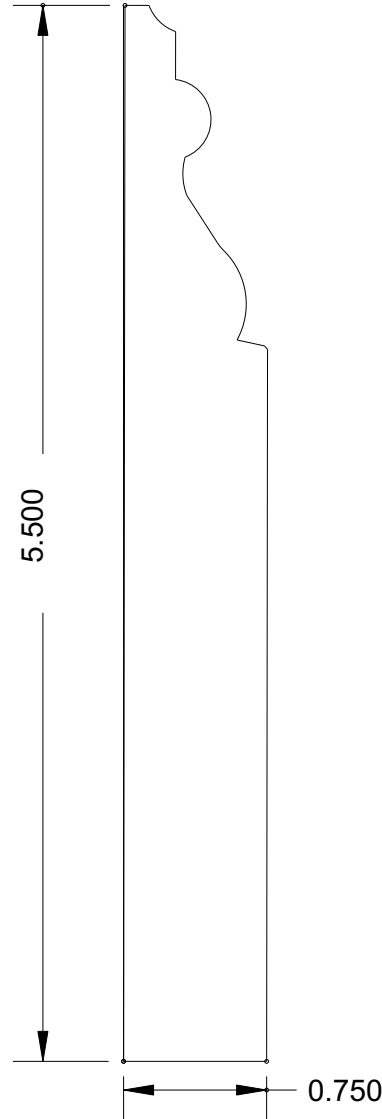

MB 347
(5-1/2 x 3/4)