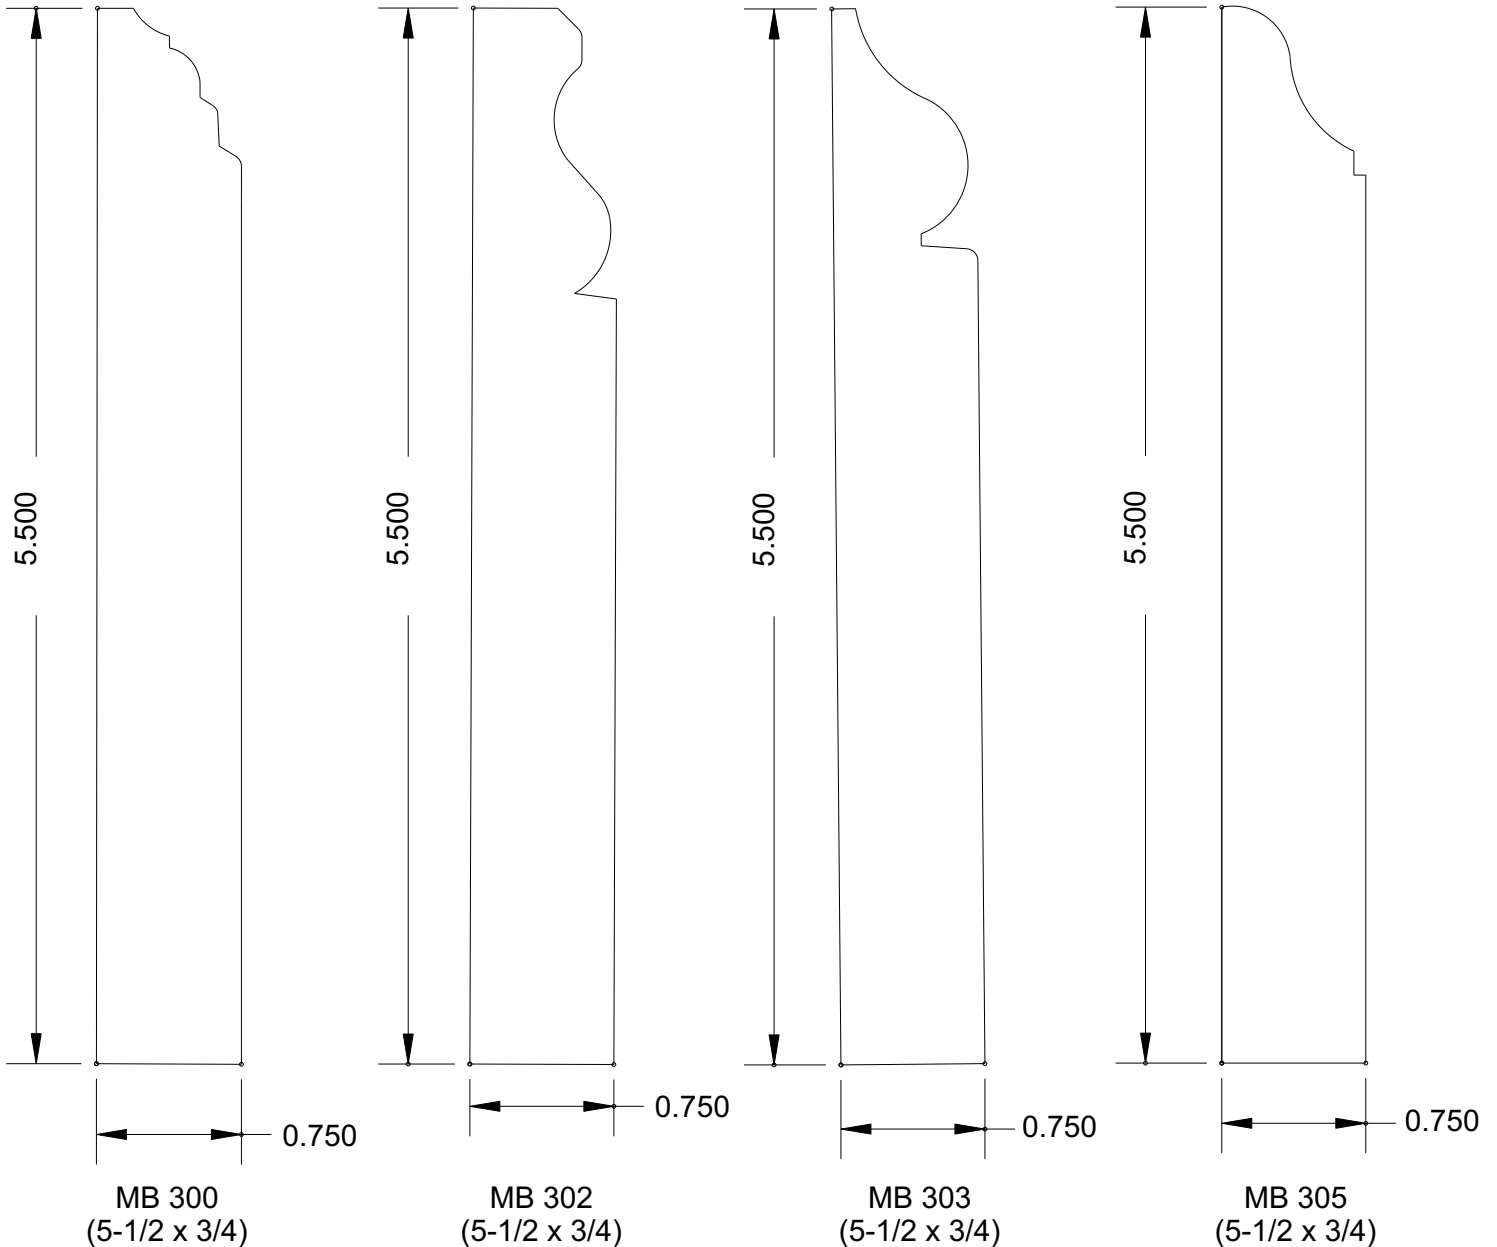

BOSLEY

Super-Cut-Pop

Baseboard

BASEBOARDS AVAILABLE IN ALL SIZES UP TO 8-1/2"

www.bosleymouldings.com

Bosley Mouldings P.O. Box 576 • Glen Burnie, MD 21060 :: Toll Free: 1-800-638-5010 Ph: 410-761-7727 • Fax: 410-553-0575