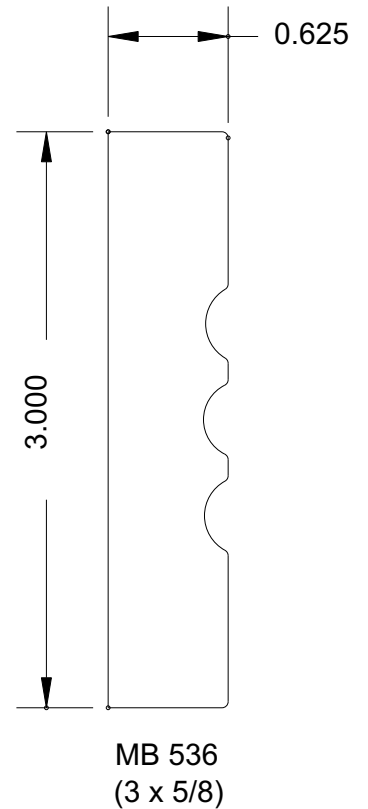

BOSLEY

Super-Cut-Pop

Fluted Casings

www.bosleymouldings.com

Bosley Mouldings P.O. Box 576 • Glen Burnie, MD 21060 :: Toll Free: 1-800-638-5010 Ph: 410-761-7727 • Fax: 410-553-0575