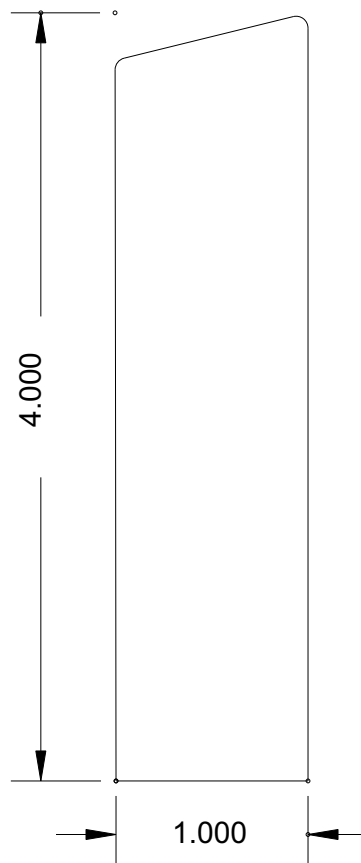

BOSLEY

Super-Cut-Pop

Sills

MB 10
(4 x 1)

MB 11
(4 x 3/4)

MB 20
(4 x 1)

SILL / STOOL MOULDINGS AVAILABLE UP TO 8-1/2" WIDE

www.bosleymouldings.com

Bosley Mouldings P.O. Box 576 • Glen Burnie, MD 21060 :: Toll Free: 1-800-638-5010 Ph: 410-761-7727 • Fax: 410-553-0575

BOSLEY

Super-Cut-Pop

Sills

MB 21
(4 x 3/4)

MB 30
(4 x 1)

MB 31
(4 x 3/4)

SILL / STOOL MOULDINGS AVAILABLE UP TO 8-1/2" WIDE