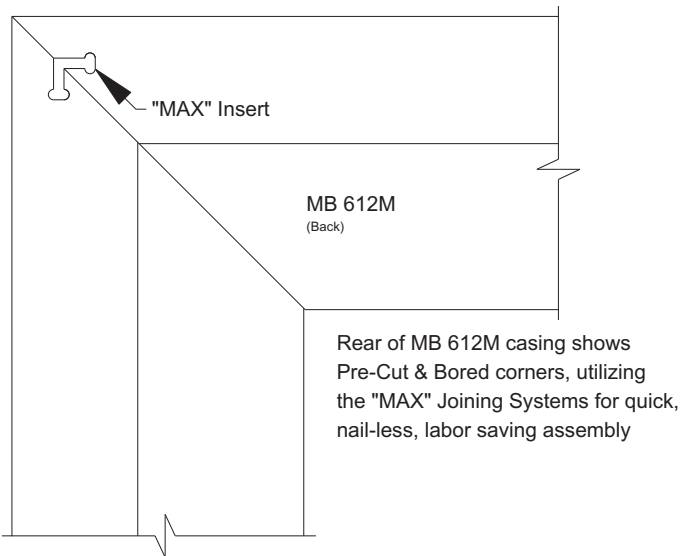

BOSLEY

Super-Cut-Pop

Casing

HOLLOW METAL DOOR CASING