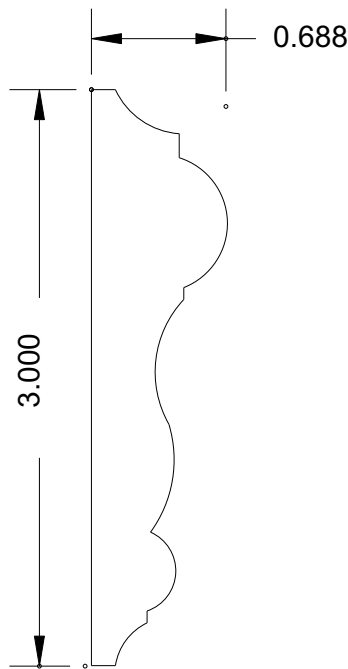

MB 209
(3 x 11/16)