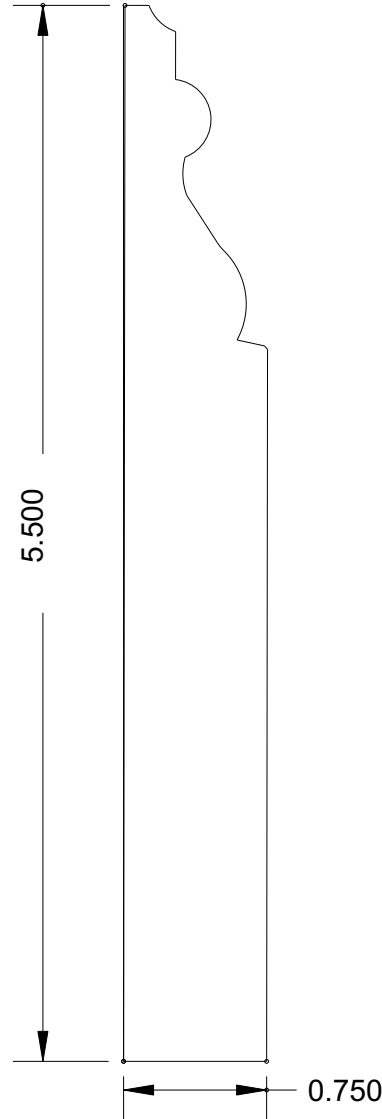

# Super-Cut-Pop

**Baseboard**

MB 306  
(3-1/4 x 9/16)

MB 313  
(5-1/2 x 3/4)

MB 347  
(5-1/2 x 3/4)

MB 348  
(5-1/2 x 3/4)

BASEBOARDS AVAILABLE IN ALL SIZES UP TO 8-1/2"

[www.bosleymouldings.com](http://www.bosleymouldings.com)