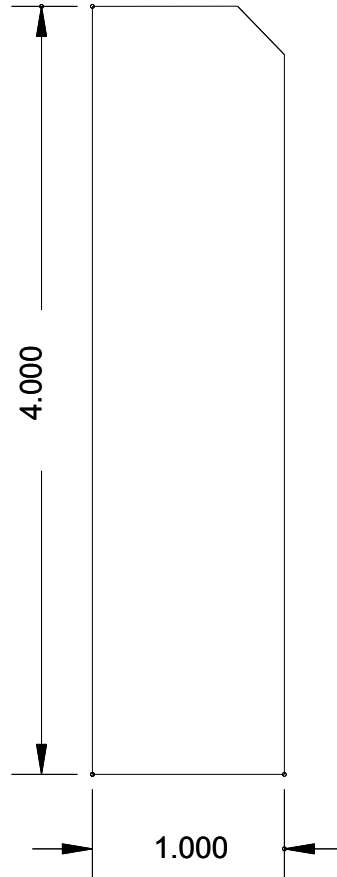

BOSLEY

Super-Cut-Pop

Sills

MB 50
(4 x 1)

SILL / STOOL MOULDINGS AVAILABLE UP TO 8-1/2" WIDE

www.bosleymouldings.com

Bosley Mouldings P.O. Box 576 • Glen Burnie, MD 21060 :: Toll Free: 1-800-638-5010 Ph: 410-761-7727 • Fax: 410-553-0575