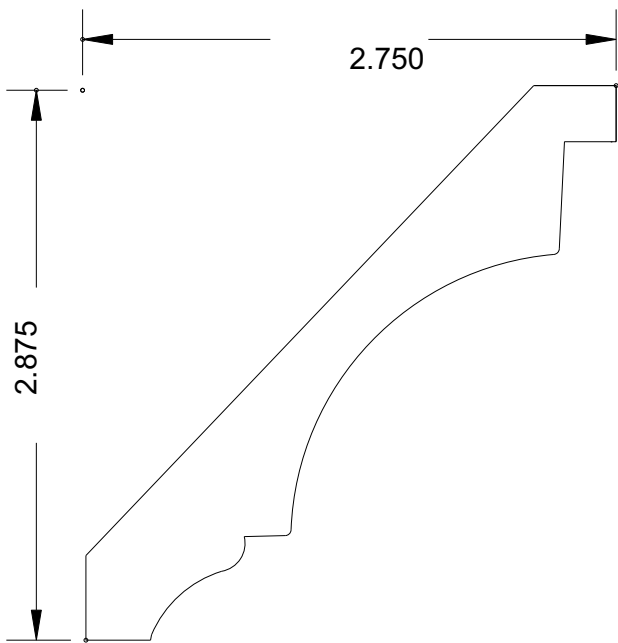

BOSLEY

Super-Cut-Pop

Crowns

MB 110
(4 x 11/16)