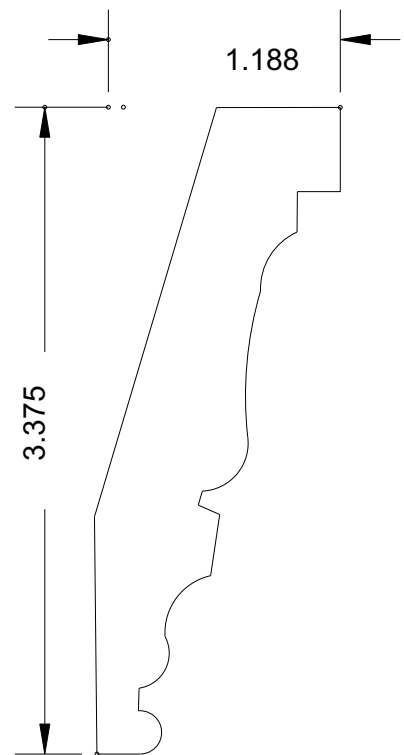

MB 1030
(3-9/16 x 11/16)

www.bosleymouldings.com

Bosley Mouldings P.O. Box 576 • Glen Burnie, MD 21060 :: Toll Free: 1-800-638-5010 Ph: 410-761-7727 • Fax: 410-553-0575