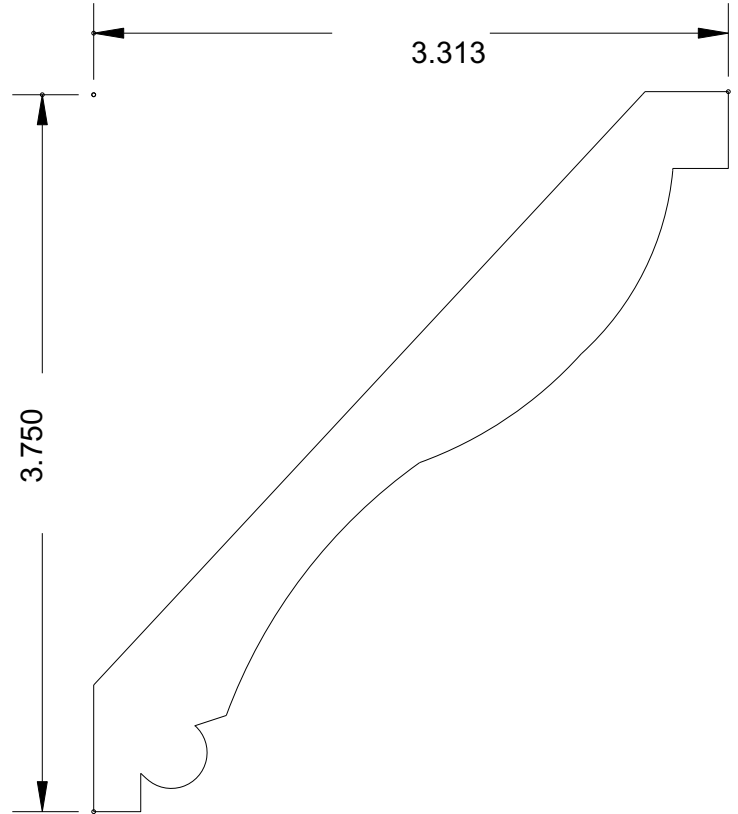

MB 115
(5 x 11/16)

www.bosleymouldings.com

Bosley Mouldings P.O. Box 576 • Glen Burnie, MD 21060 :: Toll Free: 1-800-638-5010 Ph: 410-761-7727 • Fax: 410-553-0575