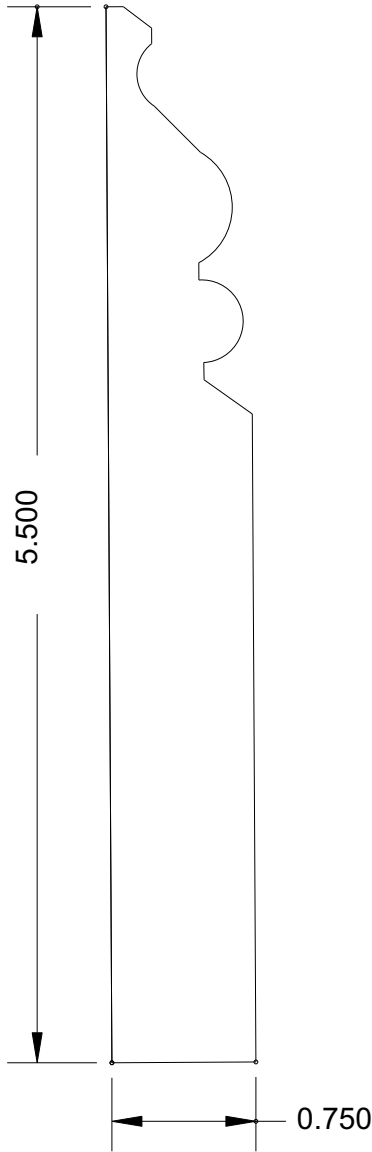

MB 313
(5-1/2 x 3/4)