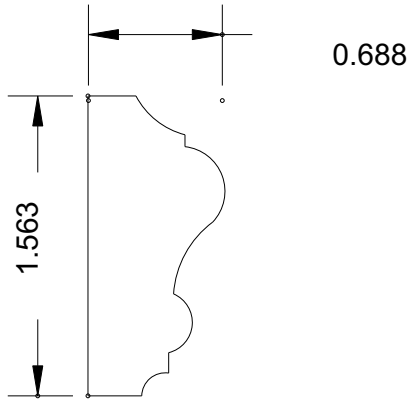

BOSLEY

Super-Cut-Pop

Panel Trim

MB 411
(1-9/16 x 11/16)