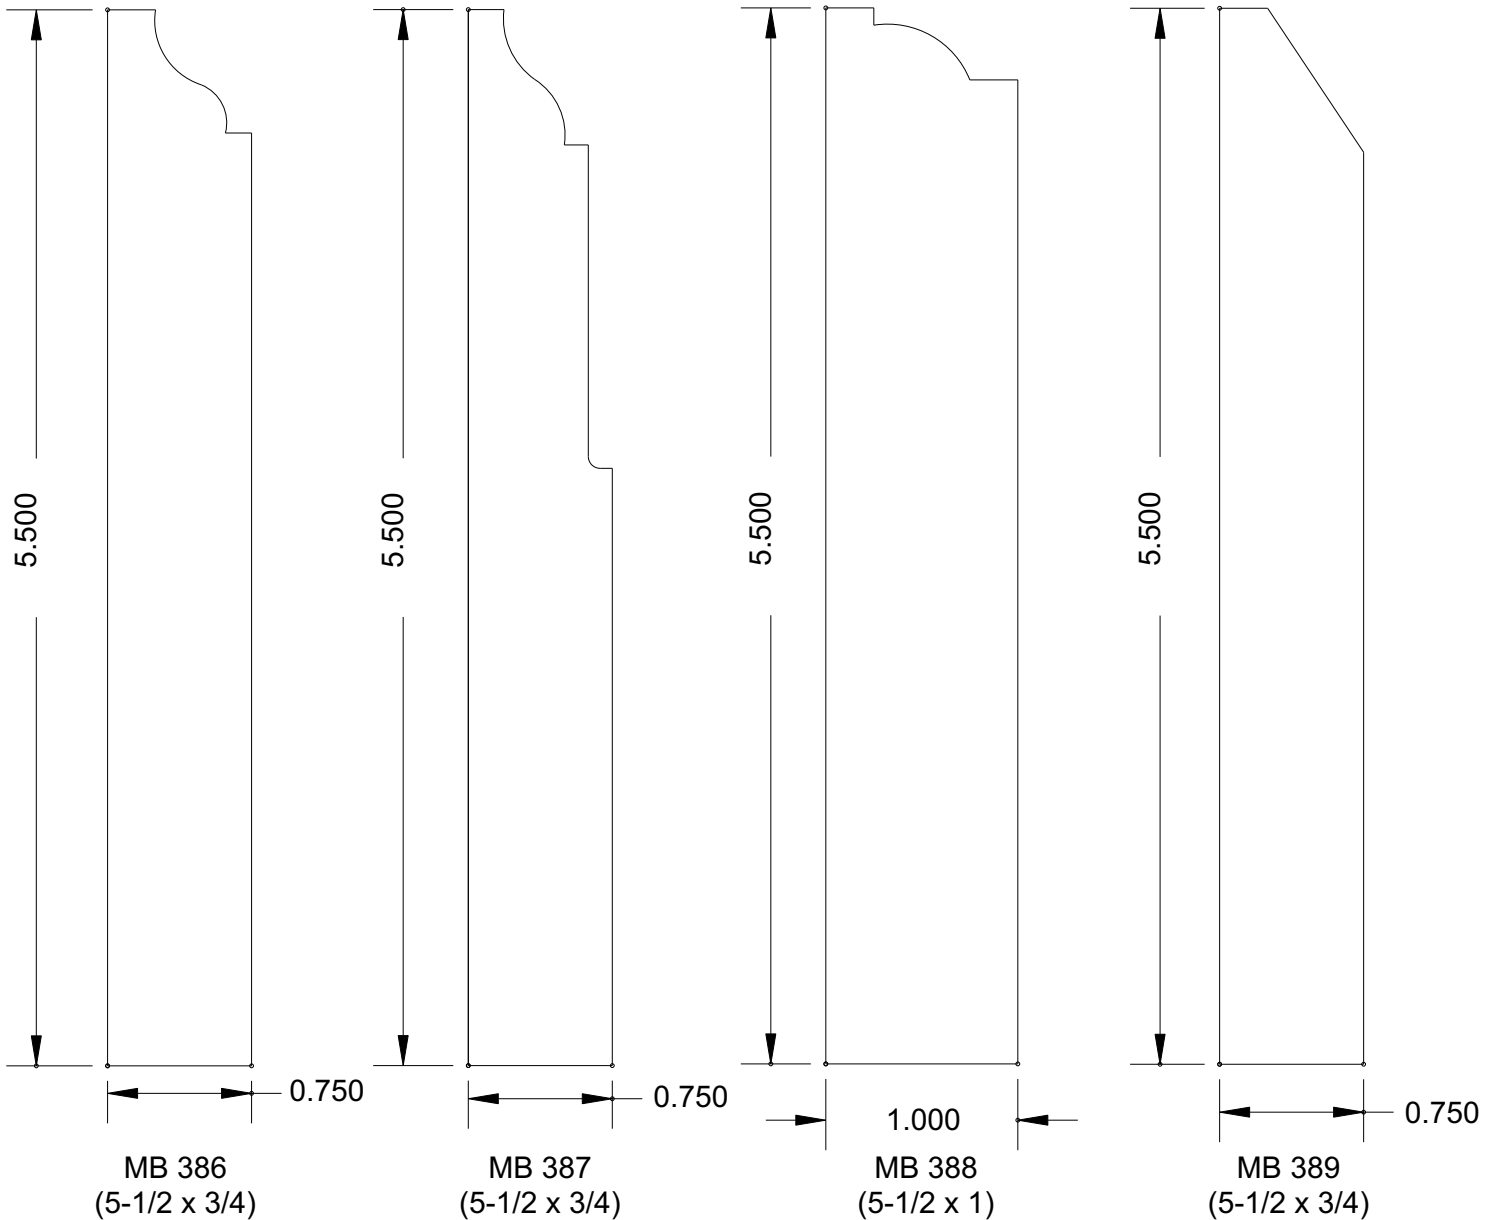

BOSLEY

Super-Cut-Pop

Baseboard

BASEBOARDS AVAILABLE IN ALL SIZES UP TO 8-1/2"

www.bosleymouldings.com

Bosley Mouldings P.O. Box 576 • Glen Burnie, MD 21060 :: Toll Free: 1-800-638-5010 Ph: 410-761-7727 • Fax: 410-553-0575