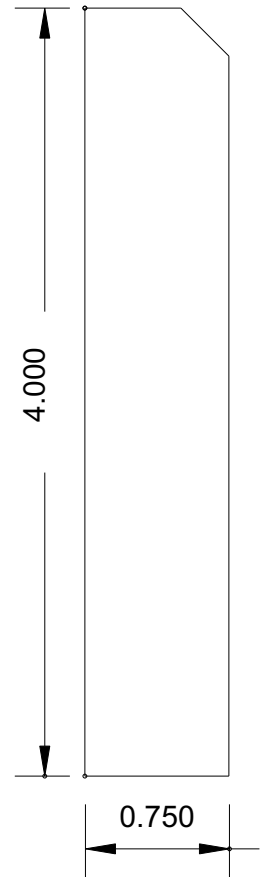

MB51
(4 x 3/4)

SILL / STOOL MOULDINGS AVAILABLE UP TO 8-1/2" WIDE

www.bosleymouldings.com

Bosley Mouldings P.O. Box 576 • Glen Burnie, MD 21060 :: Toll Free: 1-800-638-5010 Ph: 410-761-7727 • Fax: 410-553-0575