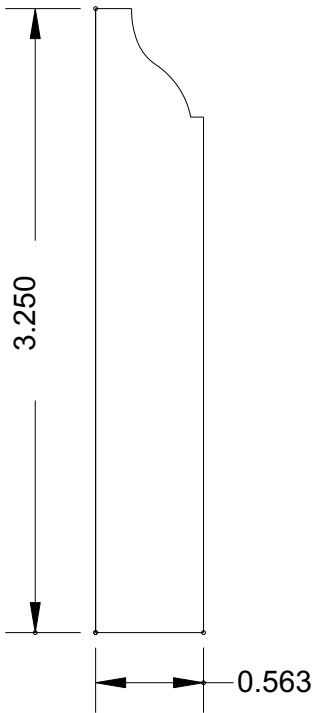

Super-Cut-Pop

Profile Index

Click on the profile number below to view the profile.
Click on the Bosley Logo to return to index page.

Sills	Chair Rail	Panel Trim	Casing
MB10	MB204	MB411	MB6041
MB11	MB209	MB438	MB6042
MB20	MB210	MB4021	MB6043
MB21	MB213	MB4024	MB6044
MB30	MB281	MB4022	MB6045
MB31	MB295	MB4023	MB6046
MB40	MB296	MB4025	MB6047
MB41	MB297	MB4026	MB6048
MB50	MB298	MB4027	MB6049
MB51			MB6050
Crowns	Baseboard	Fluted Casings	MB6051
MB110	MB300	MB521	MB6052
MB115	MB302	MB522M	MB6053
MB120	MB303	MB529	MB6054
MB124	MB305	MB536	MB6055
MB125	MB306		MB6060
MB128	MB313	Casing	MB6120
MB129	MB347	MB603	MB6121
MB130	MB348	MB606	Hollow Metal Door Casing Diagram
MB134	MB349	MB607	
MB136	MB350	MB607M	
MB140	MB357	MB610	Panel
MB156	MB385	MB612	MB741
MB162	MB386	MB615	MB787
MB168	MB387	MB618	MB741
MB1020	MB388	MB620	MB787
MB1024	MB389	MB629	
MB1025	MB390	MB635	Backband, Tongue & Groove
MB1026	MB391	MB635M	MB959
MB1027	MB392	MB647	MB967
MB1028	MB393	MB651	MB968
MB1029	MB394	MB658	MB969
MB1030	MB395	MB678	MB975
MB1031	MB396	MB679	MB979
MB1032	MB397	MB691	
MB1033	MB398	MB692	
MB1034	MB399	MB699	
MB1035	MB3001	MB6039	
MB1076	MB3002	MB6040	

BOSLEY

Super-Cut-Pop

Sills

MB 10
(4 x 1)

MB 11
(4 x 3/4)

MB 20
(4 x 1)

SILL / STOOL MOULDINGS AVAILABLE UP TO 8-1/2" WIDE

www.bosleymouldings.com

BOSLEY

Super-Cut-Pop

Crowns

MB 129M
(5-1/4 x 11/16)

MB 130
(5-1/4 x 15/16)

www.bosleymouldings.com

BOSLEY

Super-Cut-Pop

BOSLEY

Super-Cut-Pop

Baseboard

MB 306
(3-1/4 x 9/16)

MB 313
(5-1/2 x 3/4)

MB 347
(5-1/2 x 3/4)

MB 348
(5-1/2 x 3/4)

BASEBOARDS AVAILABLE IN ALL SIZES UP TO 8-1/2"