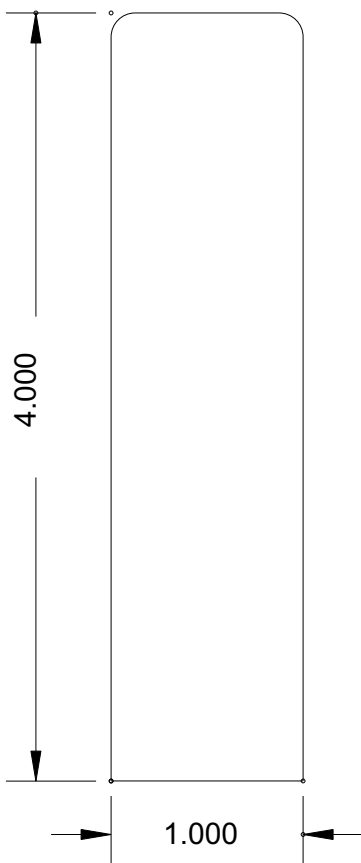

BOSLEY

Super-Cut-Pop

Sills

MB 40
(4 x 1)