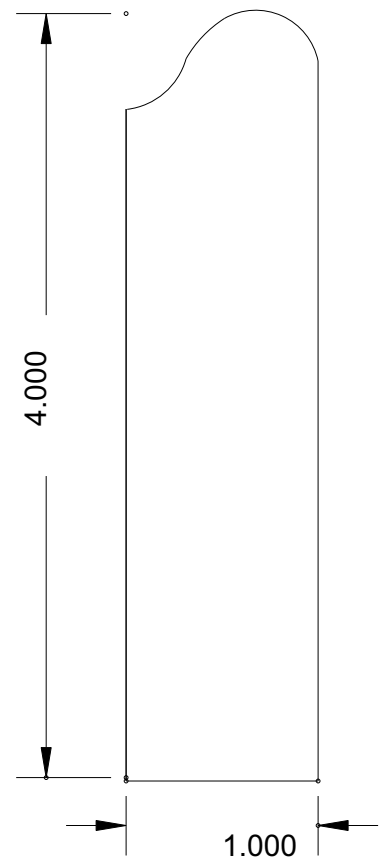

MB 20
(4 x 1)

SILL / STOOL MOULDINGS AVAILABLE UP TO 8-1/2" WIDE

www.bosleymouldings.com

Bosley Mouldings P.O. Box 576 • Glen Burnie, MD 21060 :: Toll Free: 1-800-638-5010 Ph: 410-761-7727 • Fax: 410-553-0575