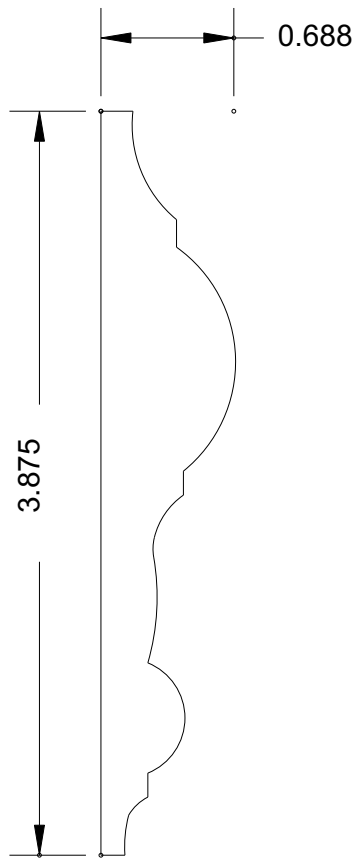

BOSLEY

Super-Cut-Pop

Chair Rail

MB 204
(3-7/8 x 11/16)