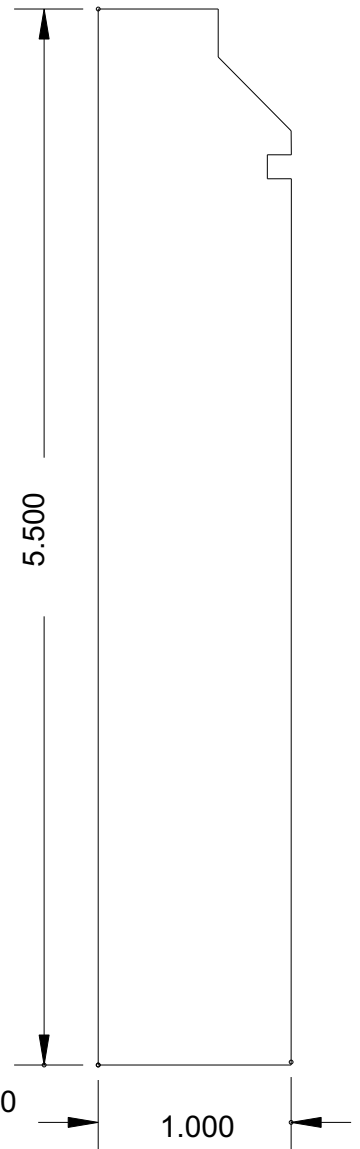

MB 397
(5-1/2 x 1)

BASEBOARDS AVAILABLE IN ALL SIZES UP TO 8-1/2"

www.bosleymouldings.com

Bosley Mouldings P.O. Box 576 • Glen Burnie, MD 21060 :: Toll Free: 1-800-638-5010 Ph: 410-761-7727 • Fax: 410-553-0575