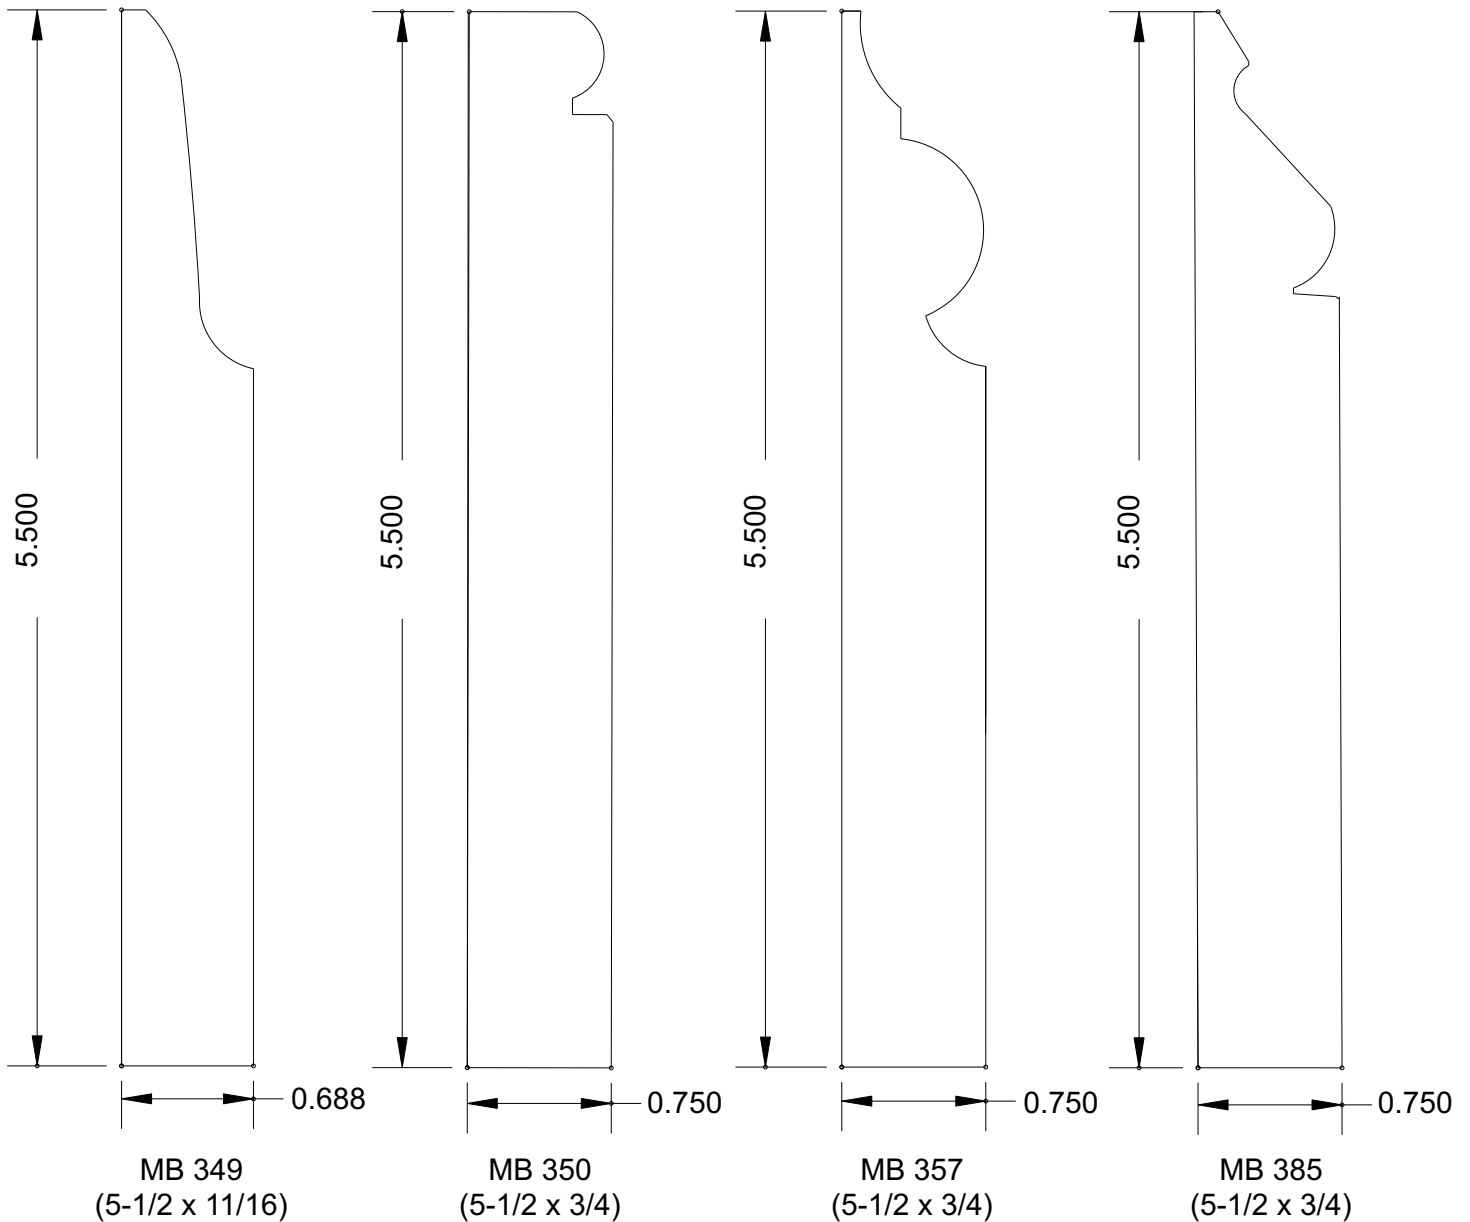

BOSLEY

Super-Cut-Pop

Baseboard

BASEBOARDS AVAILABLE IN ALL SIZES UP TO 8-1/2"

www.bosleymouldings.com

Bosley Mouldings P.O. Box 576 • Glen Burnie, MD 21060 :: Toll Free: 1-800-638-5010 Ph: 410-761-7727 • Fax: 410-553-0575