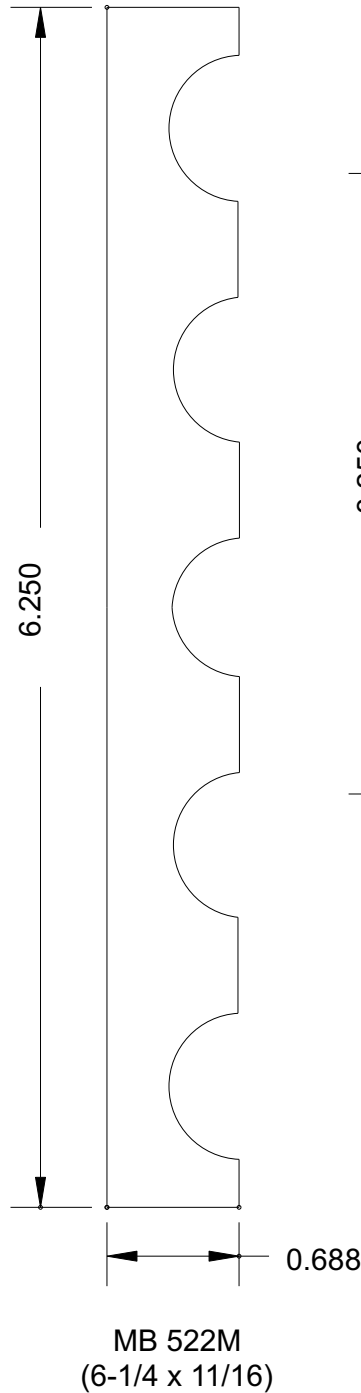

BOSLEY

Super-Cut-Pop

Fluted Casings

www.bosleymouldings.com

Bosley Mouldings P.O. Box 576 • Glen Burnie, MD 21060 :: Toll Free: 1-800-638-5010 Ph: 410-761-7727 • Fax: 410-553-0575