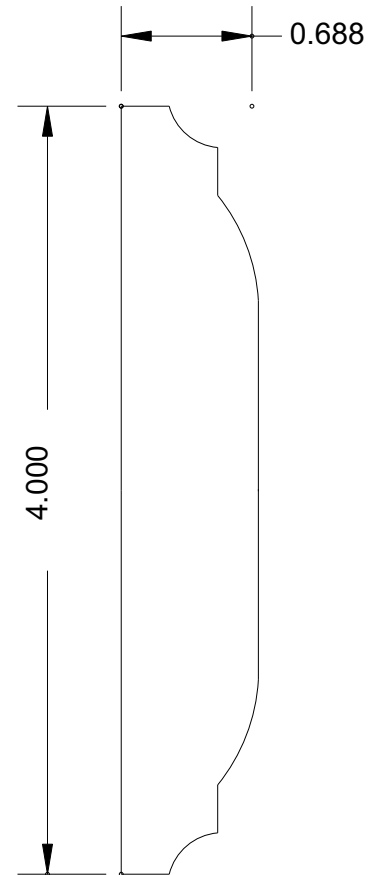

MB 298
(4 x 11/16)

www.bosleymouldings.com

Bosley Mouldings P.O. Box 576 • Glen Burnie, MD 21060 :: Toll Free: 1-800-638-5010 Ph: 410-761-7727 • Fax: 410-553-0575