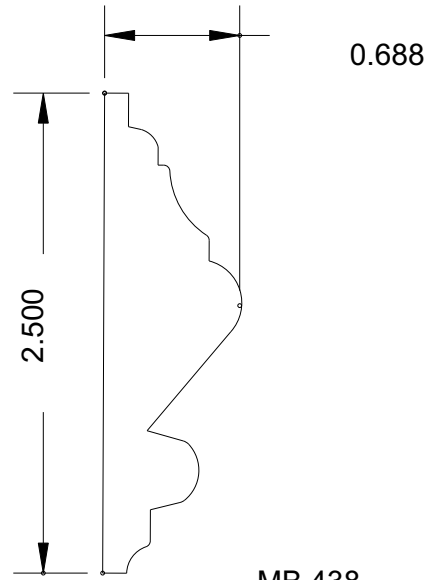

MB 438
(2-1/2 x 11/16)