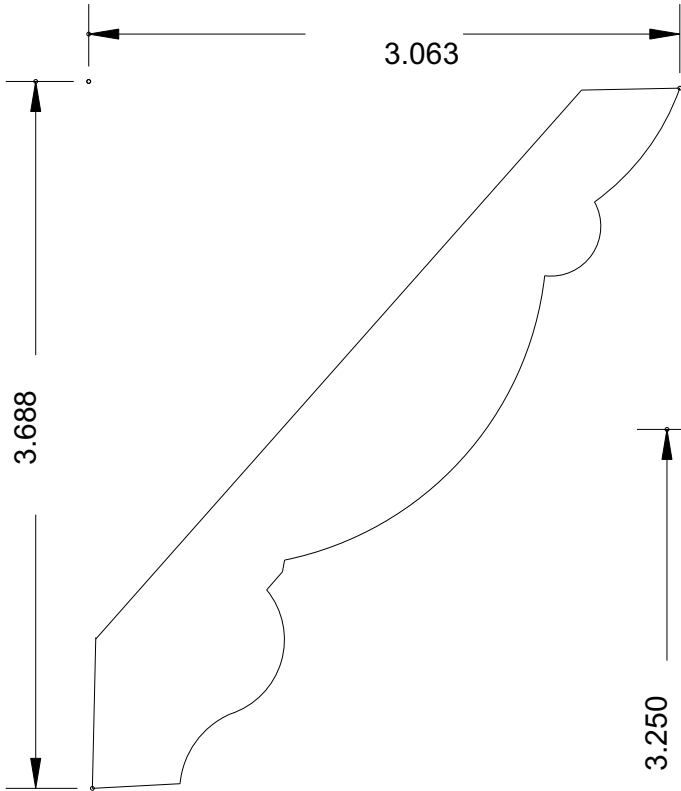

BOSLEY

Super-Cut-Pop

Crowns

MB 1035
(4-3/4 x 13/16)