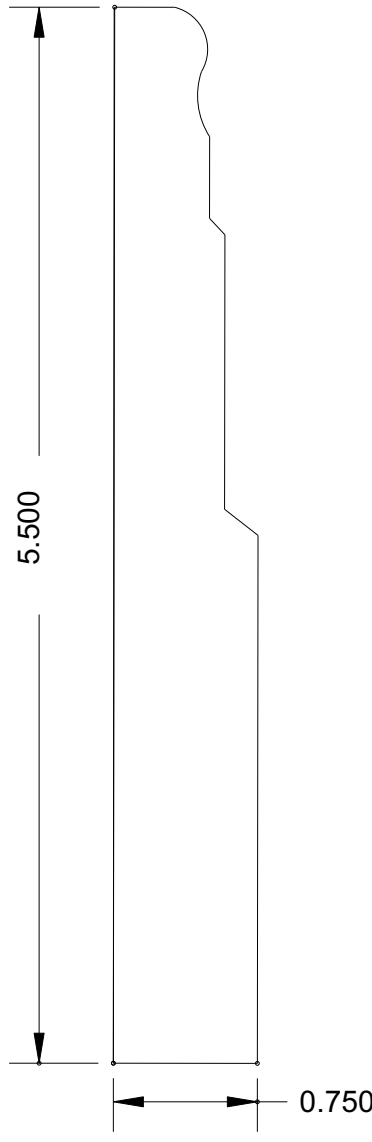

MB 396
(5-1/2 x 3/4)