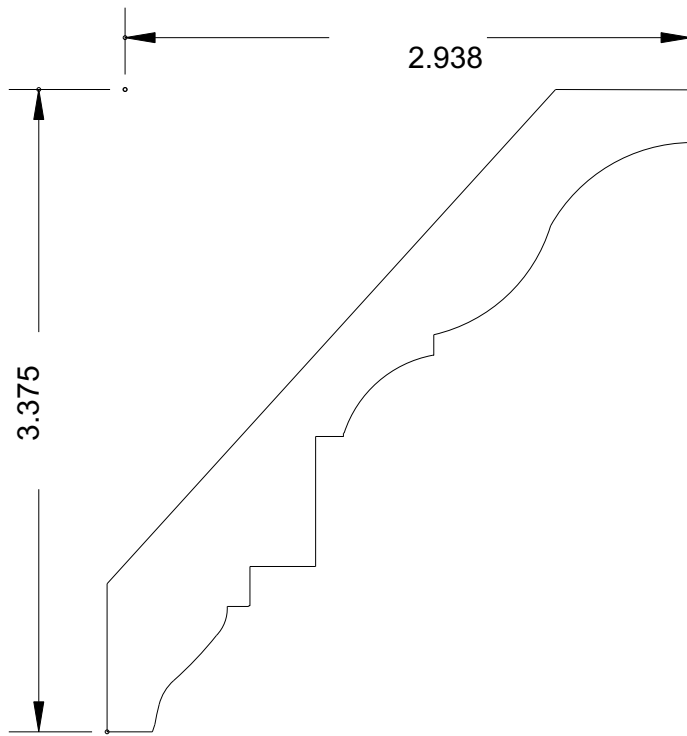

BOSLEY

Super-Cut-Pop

Crowns

MB 134
(4-1/2 x 11/16)