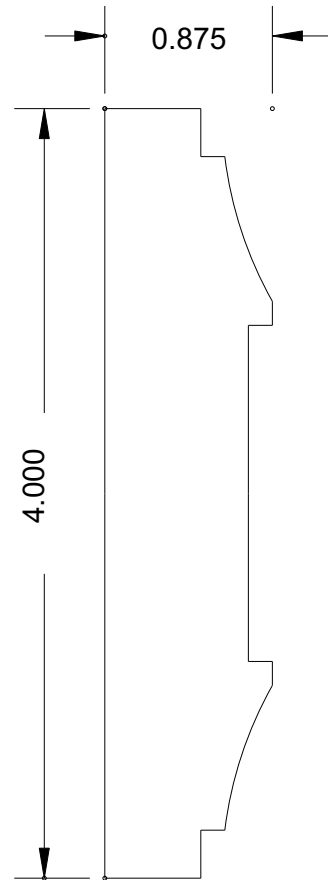

MB 295
(4 x 7/8)

www.bosleymouldings.com

Bosley Mouldings P.O. Box 576 • Glen Burnie, MD 21060 :: Toll Free: 1-800-638-5010 Ph: 410-761-7727 • Fax: 410-553-0575