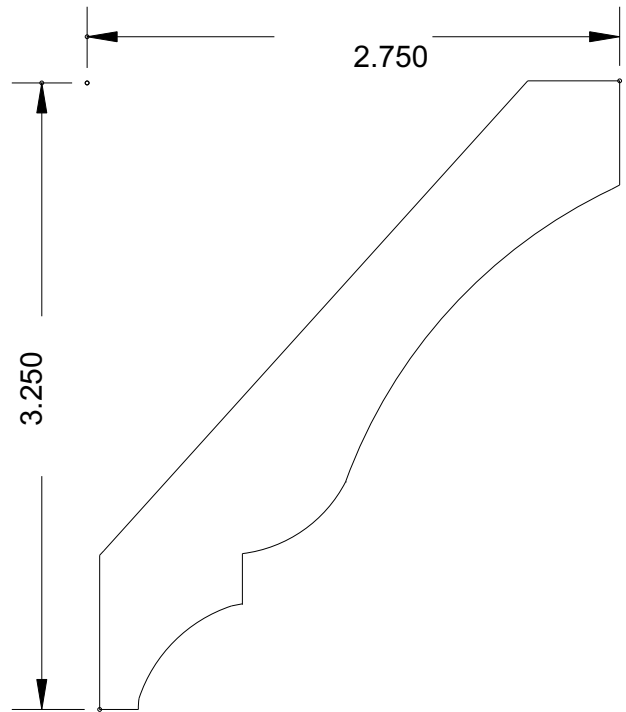

MB 124
(4-1/4 x 11/16)

www.bosleymouldings.com

Bosley Mouldings P.O. Box 576 • Glen Burnie, MD 21060 :: Toll Free: 1-800-638-5010 Ph: 410-761-7727 • Fax: 410-553-0575