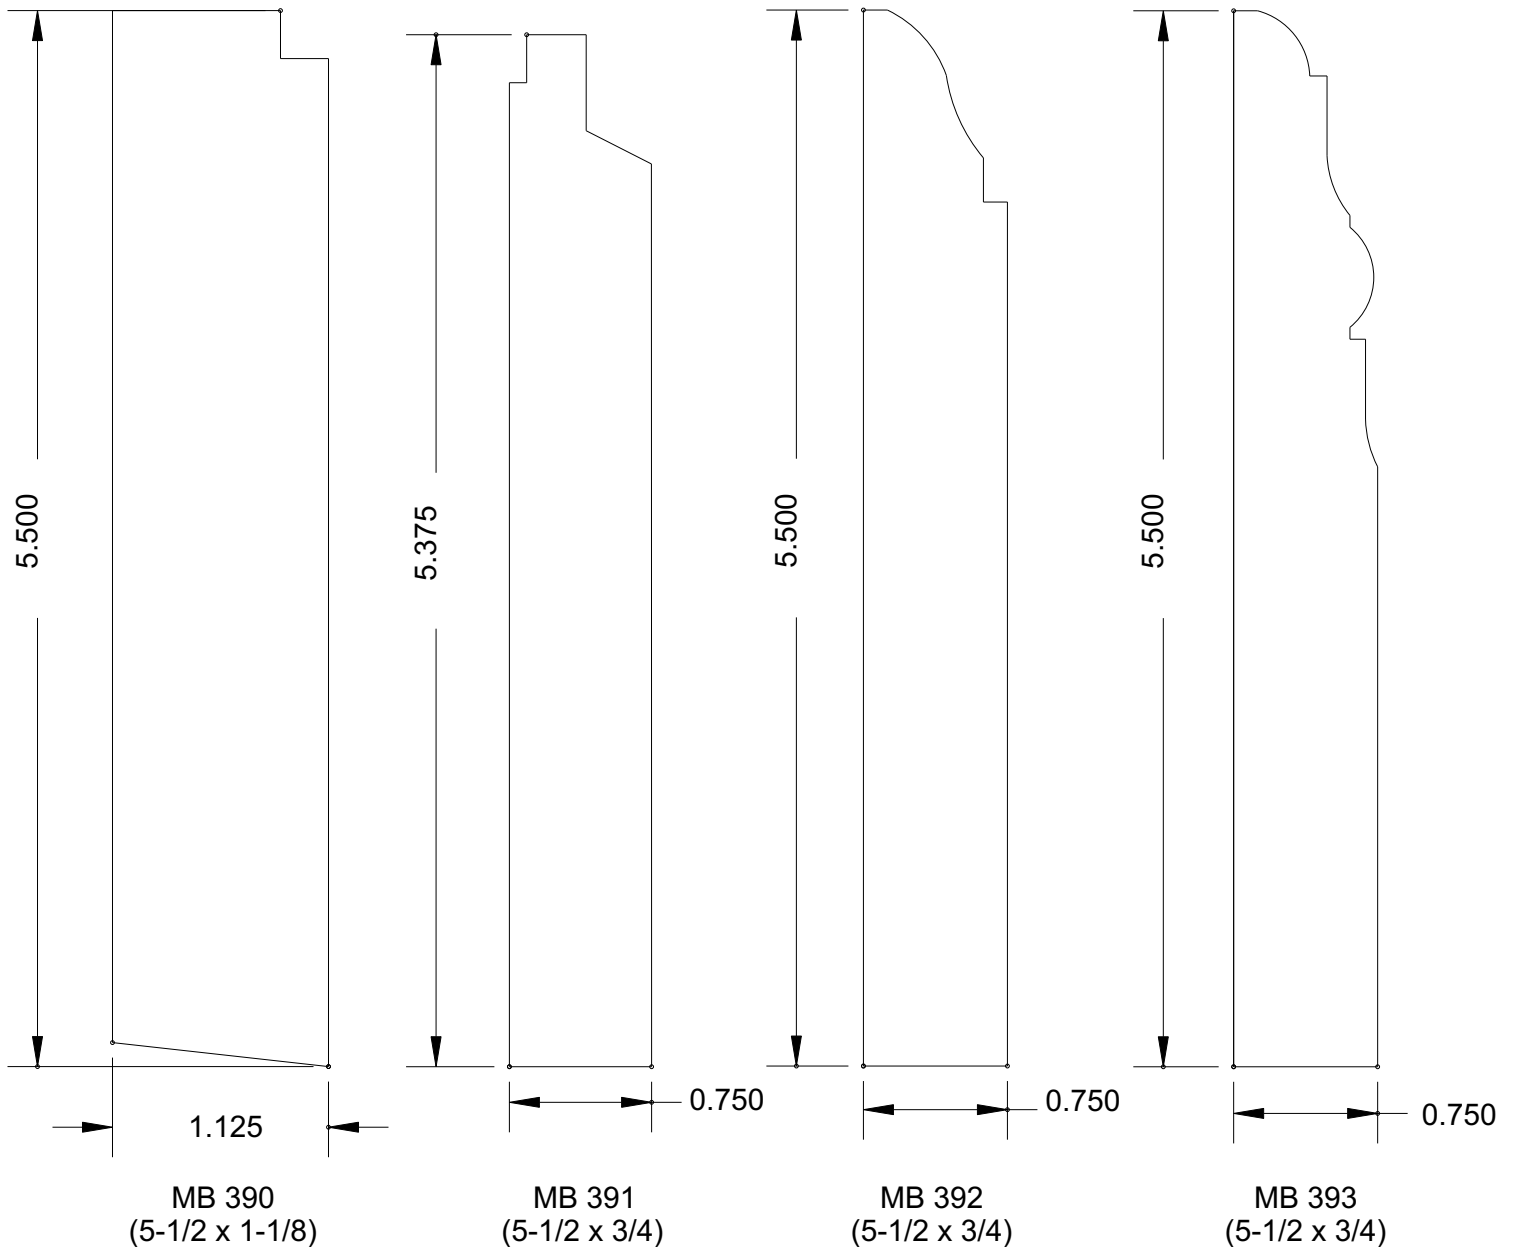

BOSLEY

Super-Cut-Pop

Baseboard

BASEBOARDS AVAILABLE IN ALL SIZES UP TO 8-1/2"

www.bosleymouldings.com

Bosley Mouldings P.O. Box 576 • Glen Burnie, MD 21060 :: Toll Free: 1-800-638-5010 Ph: 410-761-7727 • Fax: 410-553-0575