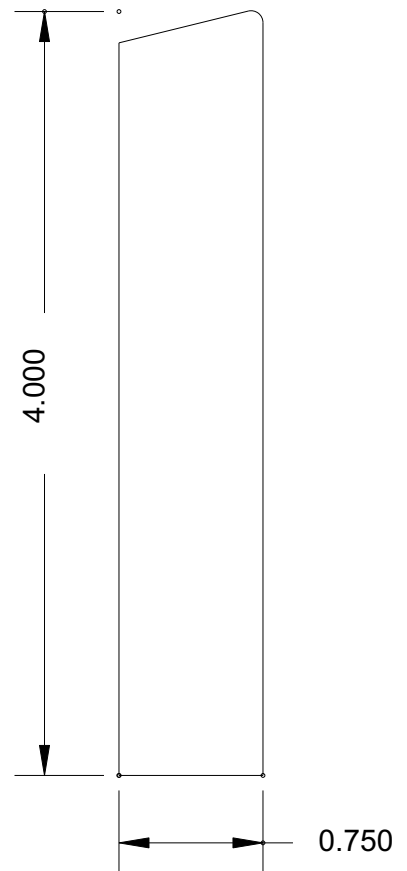

BOSLEY

Super-Cut-Pop

Sills

MB 10
(4 x 1)

MB 11
(4 x 3/4)

MB 20
(4 x 1)

SILL / STOOL MOULDINGS AVAILABLE UP TO 8-1/2" WIDE

www.bosleymouldings.com

Bosley Mouldings P.O. Box 576 • Glen Burnie, MD 21060 :: Toll Free: 1-800-638-5010 Ph: 410-761-7727 • Fax: 410-553-0575

BOSLEY

Super-Cut-Pop

Sills

MB 21
(4 x 3/4)

MB 30
(4 x 1)

MB 31
(4 x 3/4)

SILL / STOOL MOULDINGS AVAILABLE UP TO 8-1/2" WIDE