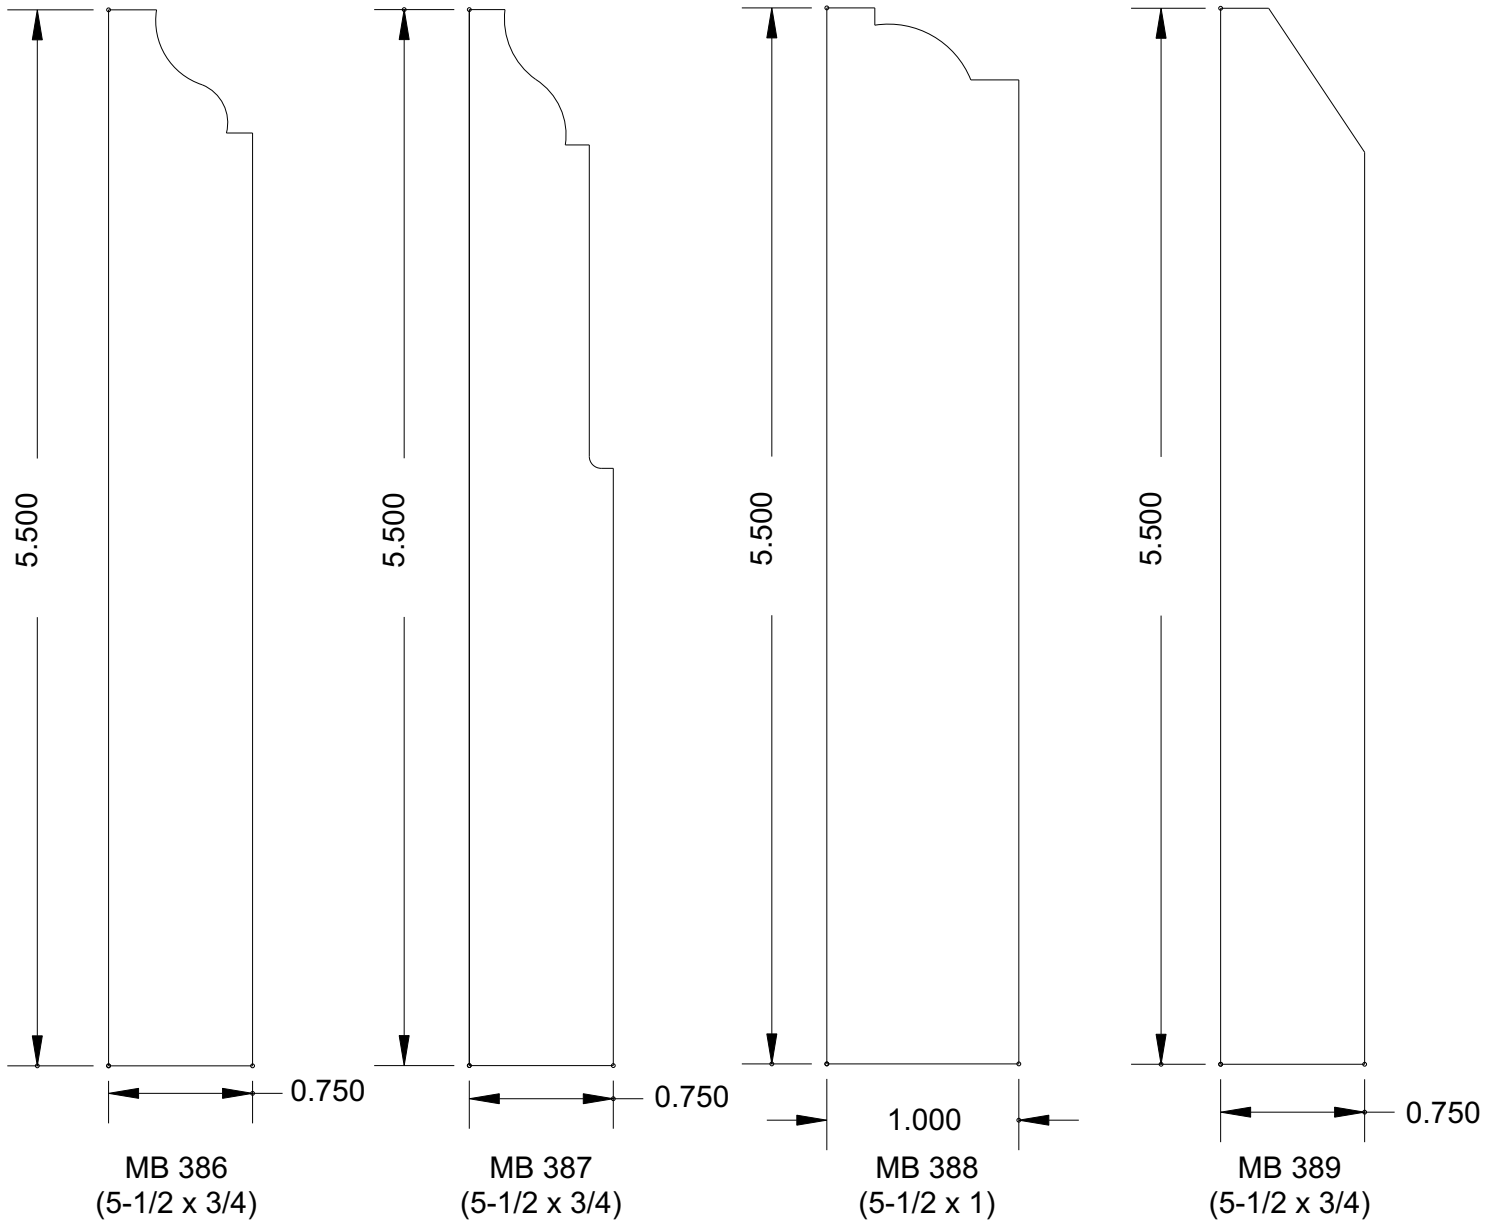

BOSLEY

Super-Cut-Pop

Baseboard

BASEBOARDS AVAILABLE IN ALL SIZES UP TO 8-1/2"

www.bosleymouldings.com

Bosley Mouldings P.O. Box 576 • Glen Burnie, MD 21060 :: Toll Free: 1-800-638-5010 Ph: 410-761-7727 • Fax: 410-553-0575