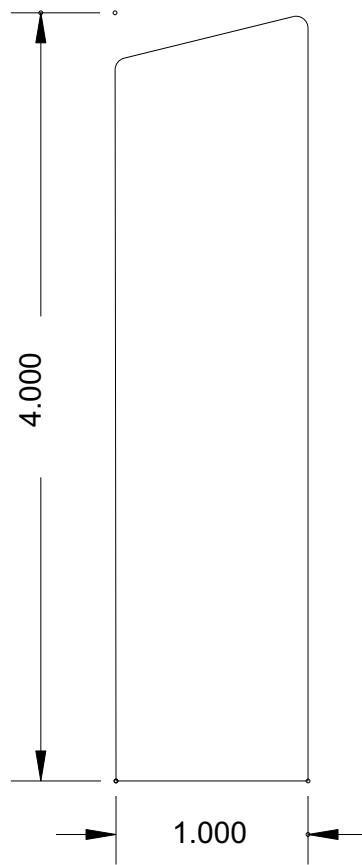

BOSLEY

Super-Cut-Pop

Sills

MB 30
(4 x 1)

SILL / STOOL MOULDINGS AVAILABLE UP TO 8-1/2" WIDE

www.bosleymouldings.com

Bosley Mouldings P.O. Box 576 • Glen Burnie, MD 21060 :: Toll Free: 1-800-638-5010 Ph: 410-761-7727 • Fax: 410-553-0575