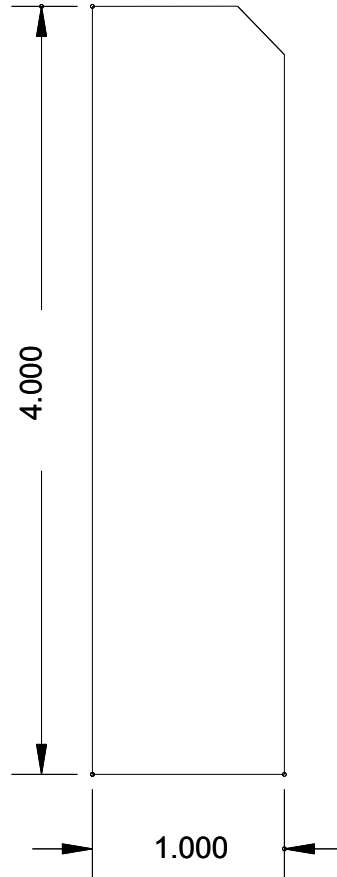

# Super-Cut-Pop

Sills

MB 10  
(4 x 1)

MB 11  
(4 x 3/4)

MB 20  
(4 x 1)

SILL / STOOL MOULDINGS AVAILABLE UP TO 8-1/2" WIDE

[www.bosleymouldings.com](http://www.bosleymouldings.com)

**Bosley Mouldings** P.O. Box 576 • Glen Burnie, MD 21060 :: Toll Free: 1-800-638-5010 Ph: 410-761-7727 • Fax: 410-553-0575

# Super-Cut-Pop

Sills

MB 40  
(4 x 1)

MB 41  
(4 x 3/4)

MB 50  
(4 x 1)

MB51  
(4 x 3/4)

SILL / STOOL MOULDINGS AVAILABLE UP TO 8-1/2" WIDE

[www.bosleymouldings.com](http://www.bosleymouldings.com)