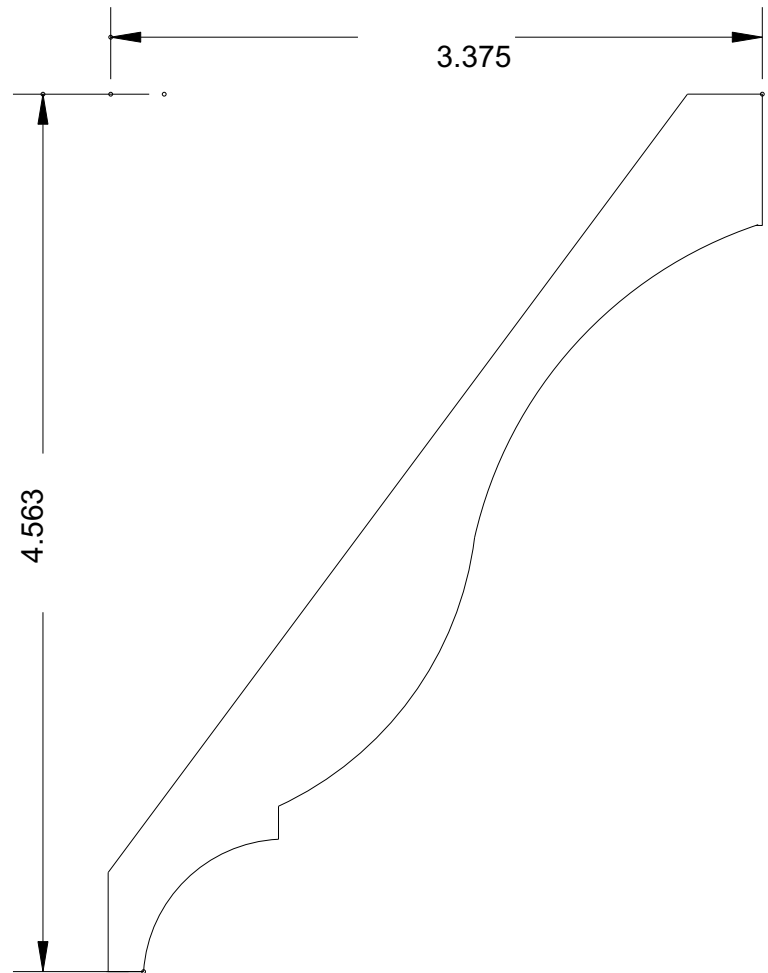

MB 1024
(5-3/4 x 11/16)

www.bosleymouldings.com