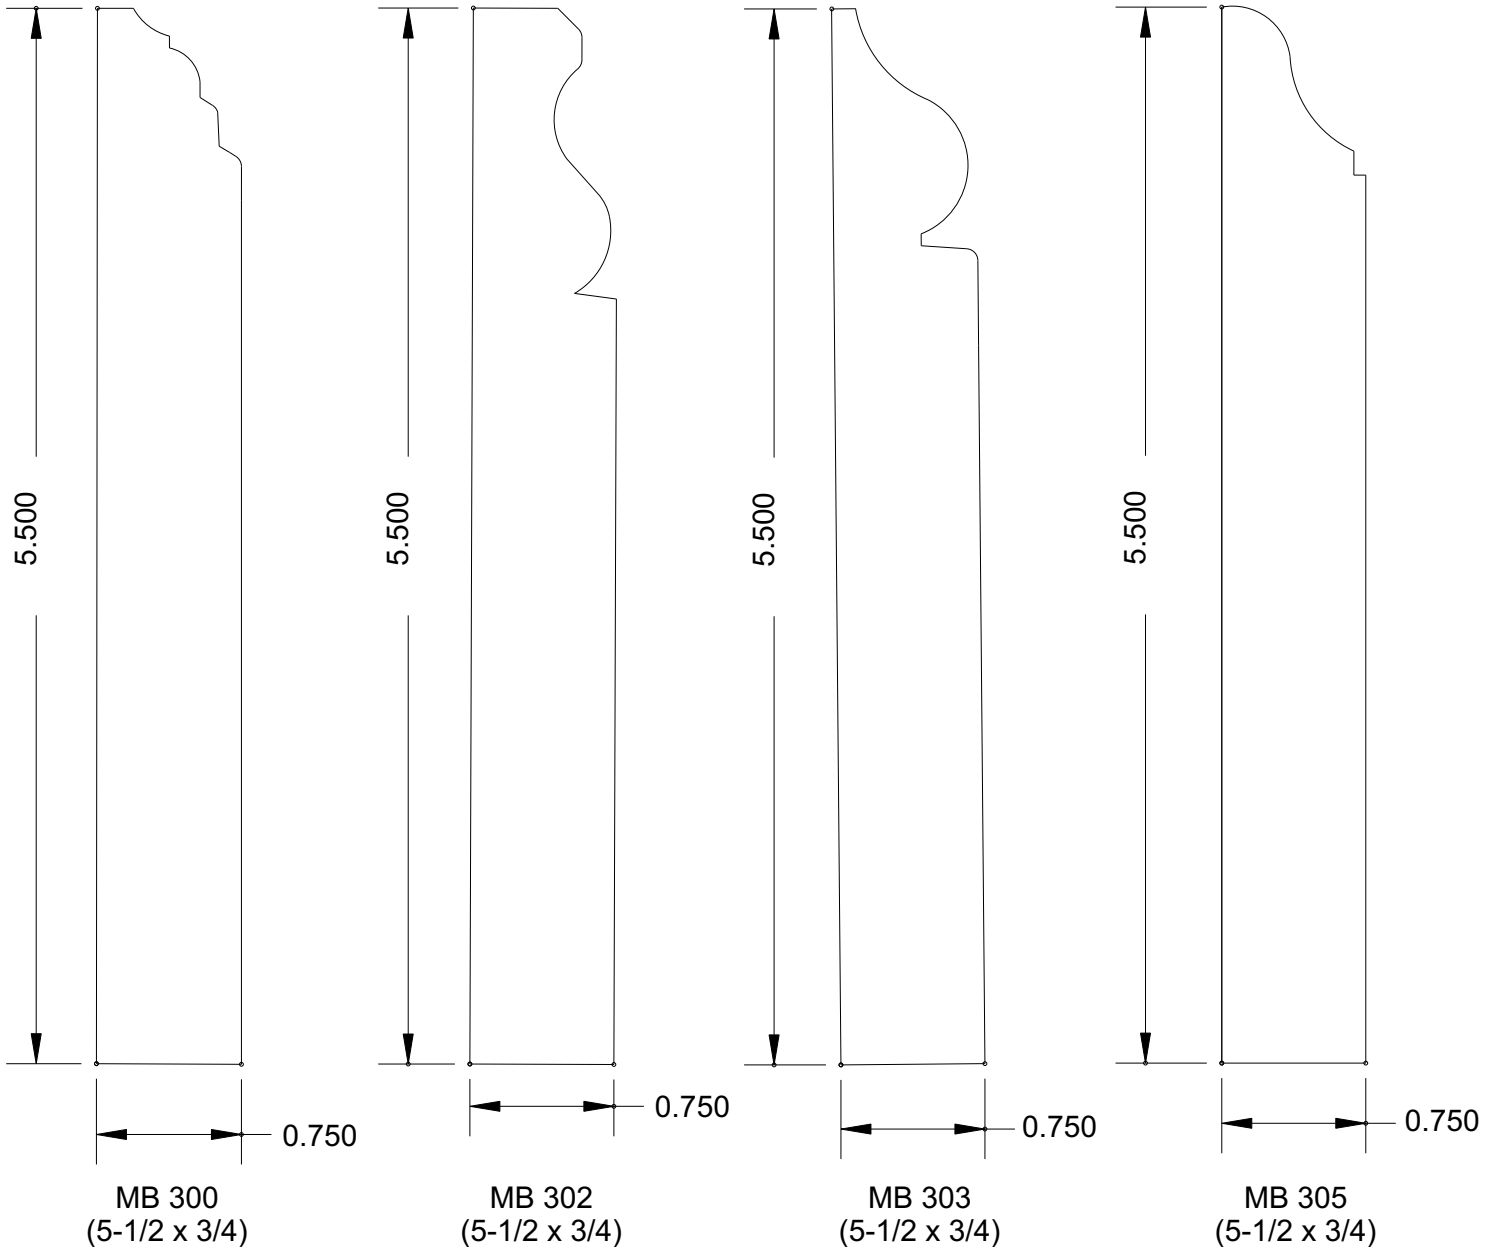

BOSLEY

Super-Cut-Pop

Baseboard

BASEBOARDS AVAILABLE IN ALL SIZES UP TO 8-1/2"

www.bosleymouldings.com

Bosley Mouldings P.O. Box 576 • Glen Burnie, MD 21060 :: Toll Free: 1-800-638-5010 Ph: 410-761-7727 • Fax: 410-553-0575