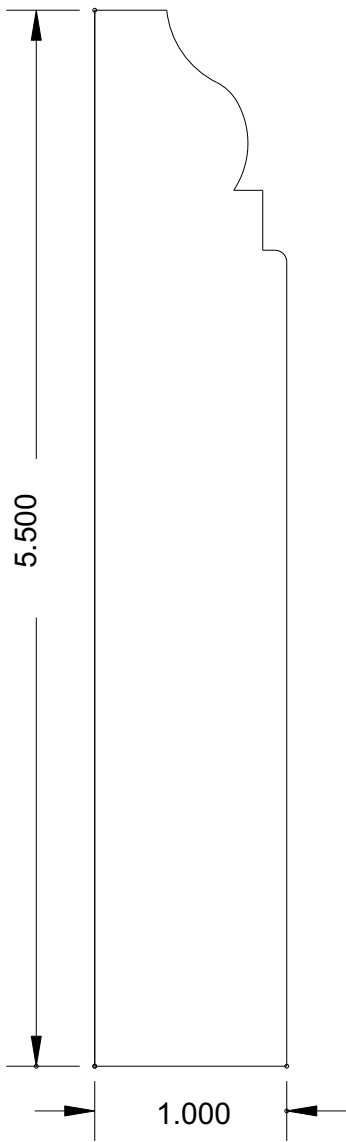

BOSLEY

Super-Cut-Pop

Baseboard

MB 394
(5-1/2 x 1)