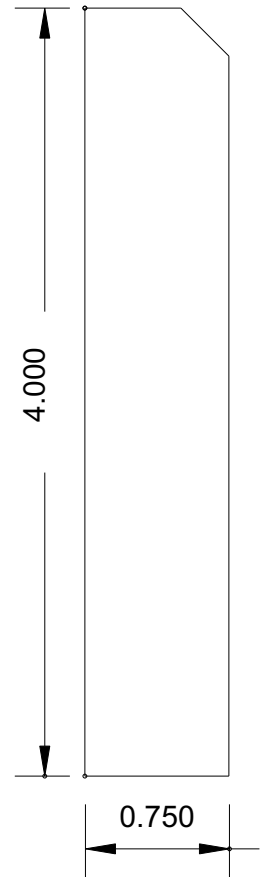

# Super-Cut-Pop

Sills

MB 10  
(4 x 1)

MB 11  
(4 x 3/4)

MB 20  
(4 x 1)

SILL / STOOL MOULDINGS AVAILABLE UP TO 8-1/2" WIDE

[www.bosleymouldings.com](http://www.bosleymouldings.com)

**Bosley Mouldings** P.O. Box 576 • Glen Burnie, MD 21060 :: Toll Free: 1-800-638-5010 Ph: 410-761-7727 • Fax: 410-553-0575

# Super-Cut-Pop

**Sills**

MB 21  
(4 x 3/4)

MB 30  
(4 x 1)

MB 31  
(4 x 3/4)

SILL / STOOL MOULDINGS AVAILABLE UP TO 8-1/2" WIDE

[www.bosleymouldings.com](http://www.bosleymouldings.com)

**Bosley Mouldings** P.O. Box 576 • Glen Burnie, MD 21060 :: Toll Free: 1-800-638-5010 Ph: 410-761-7727 • Fax: 410-553-0575

# Super-Cut-Pop

Sills

MB 40  
(4 x 1)

MB 41  
(4 x 3/4)

MB 50  
(4 x 1)

MB51  
(4 x 3/4)

SILL / STOOL MOULDINGS AVAILABLE UP TO 8-1/2" WIDE

[www.bosleymouldings.com](http://www.bosleymouldings.com)