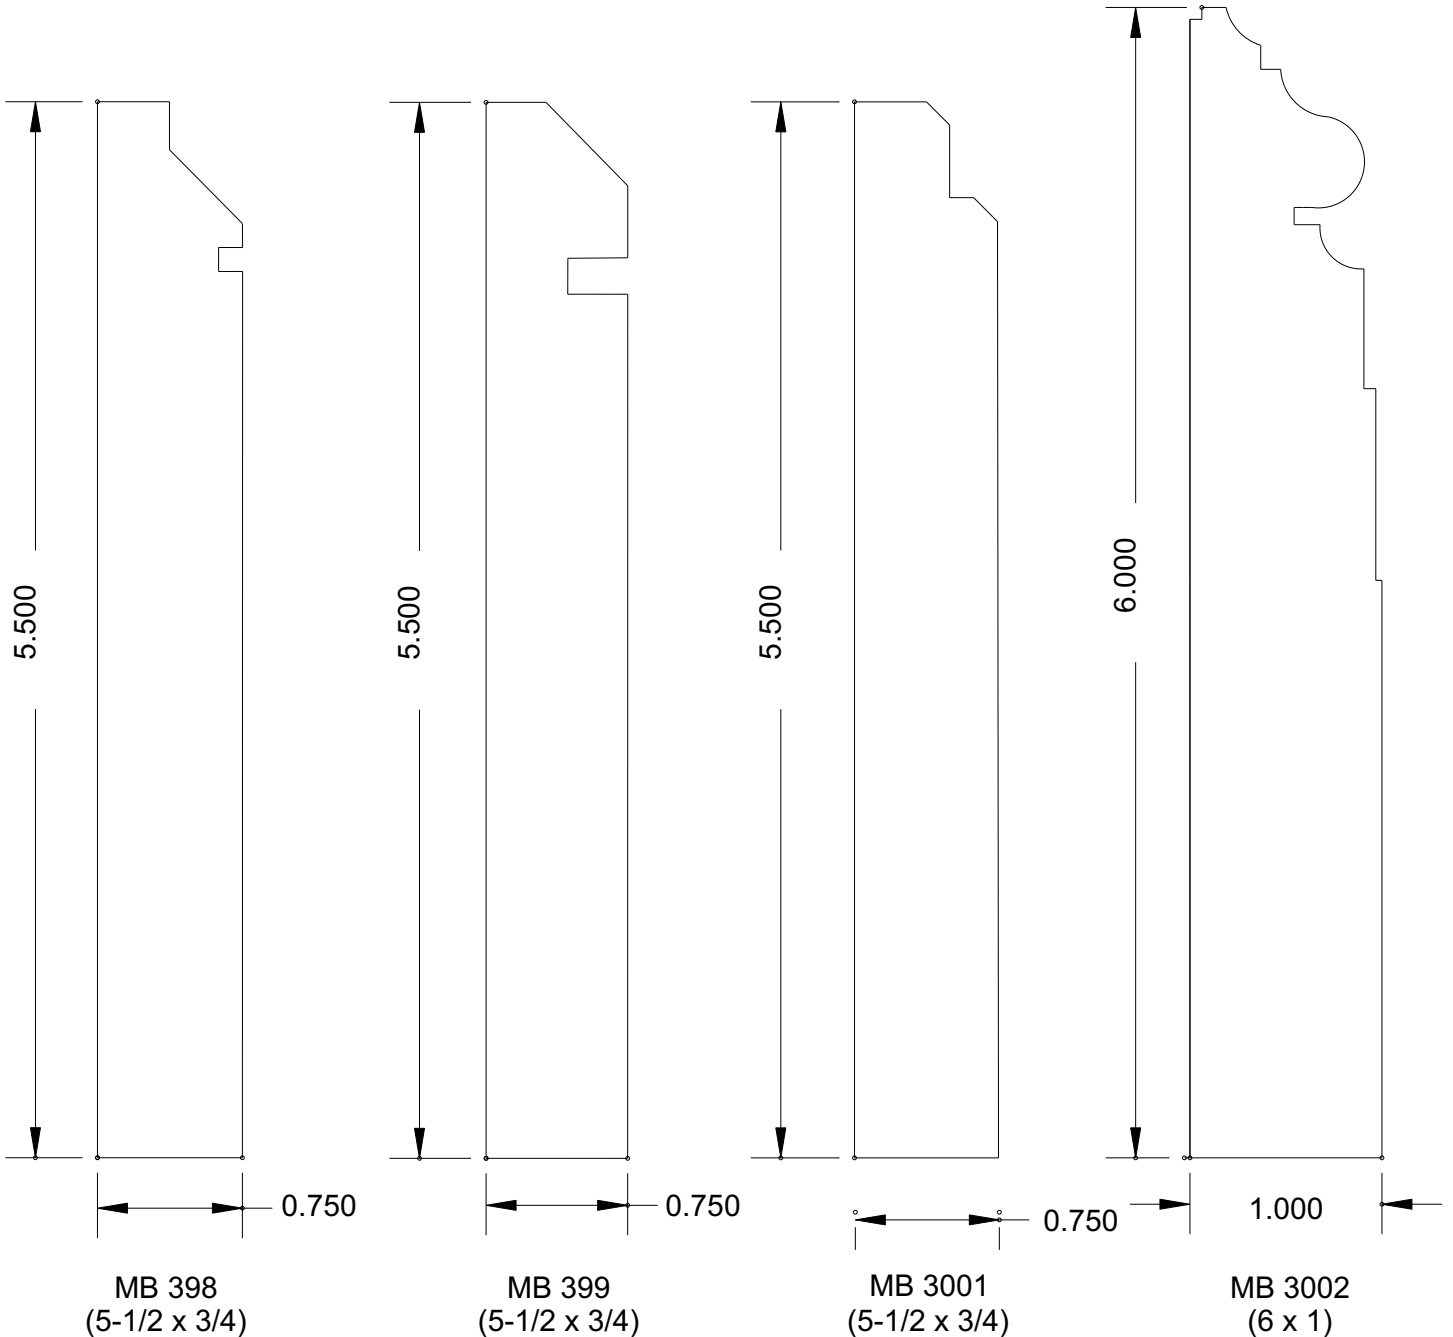

BOSLEY

Super-Cut-Pop

Baseboard

BASEBOARDS AVAILABLE IN ALL SIZES UP TO 8-1/2"

www.bosleymouldings.com

Bosley Mouldings P.O. Box 576 • Glen Burnie, MD 21060 :: **Toll Free: 1-800-638-5010** Ph: 410-761-7727 • Fax: 410-553-0575