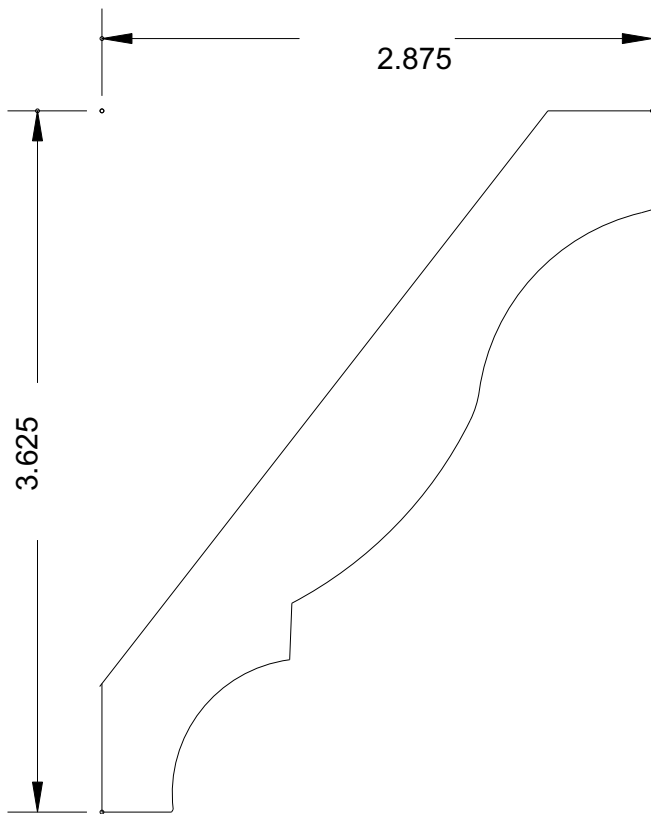

BOSLEY

Super-Cut-Pop

Crowns

MB 125
(4-5/8 x 11/16)