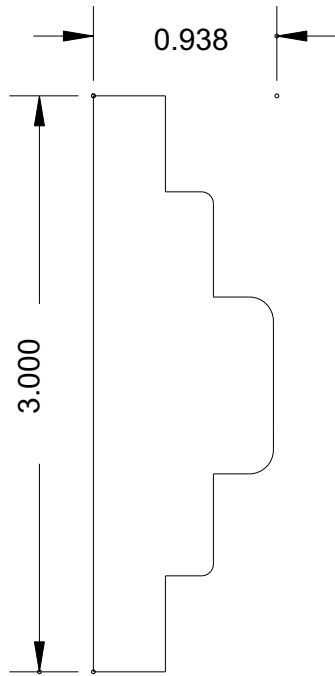

BOSLEY

Super-Cut-Pop

Chair Rail

MB 213
(3 x 15/16)