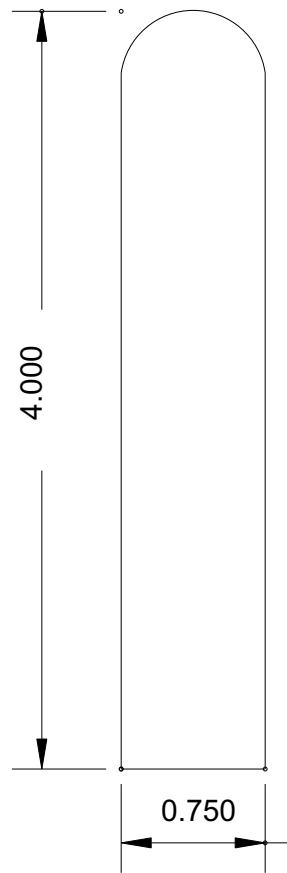

MB 11
(4 x 3/4)