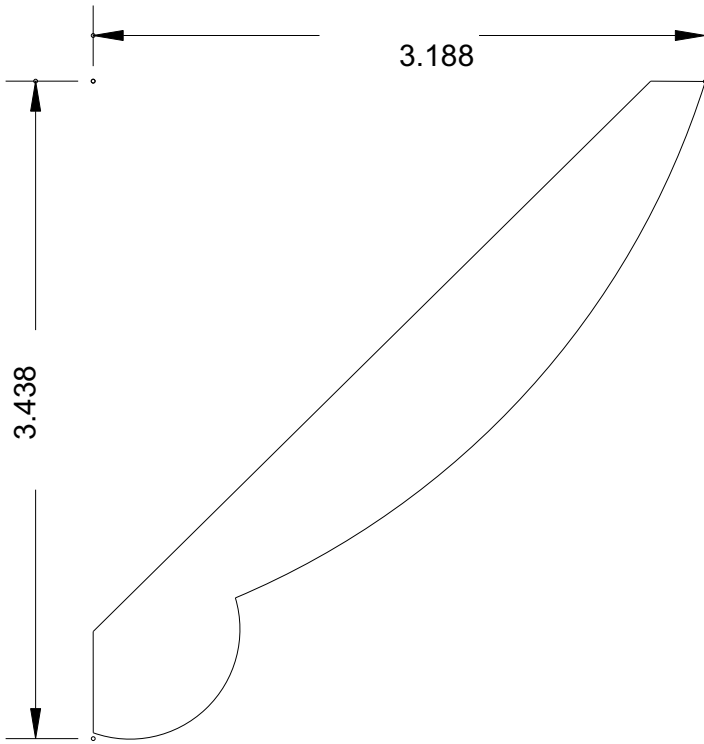

BOSLEY

Super-Cut-Pop

Crowns

MB 120
(4-5/8 x 11/16)