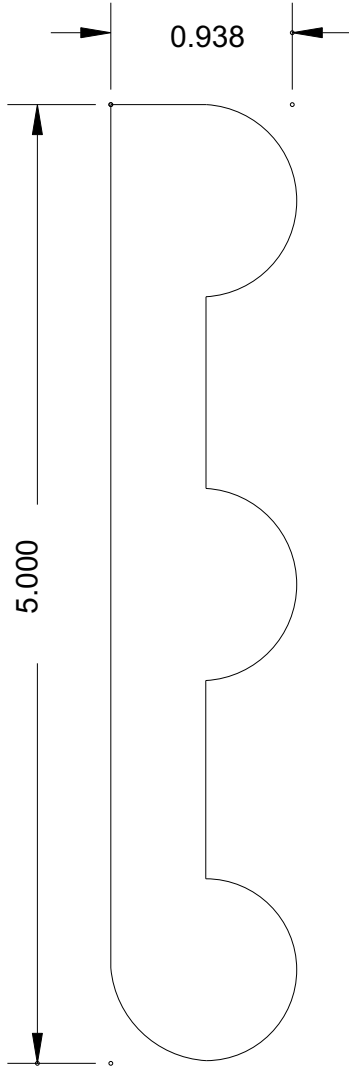

BOSLEY

Super-Cut-Pop

Chair Rail

MB 296
(5 x 15/16)