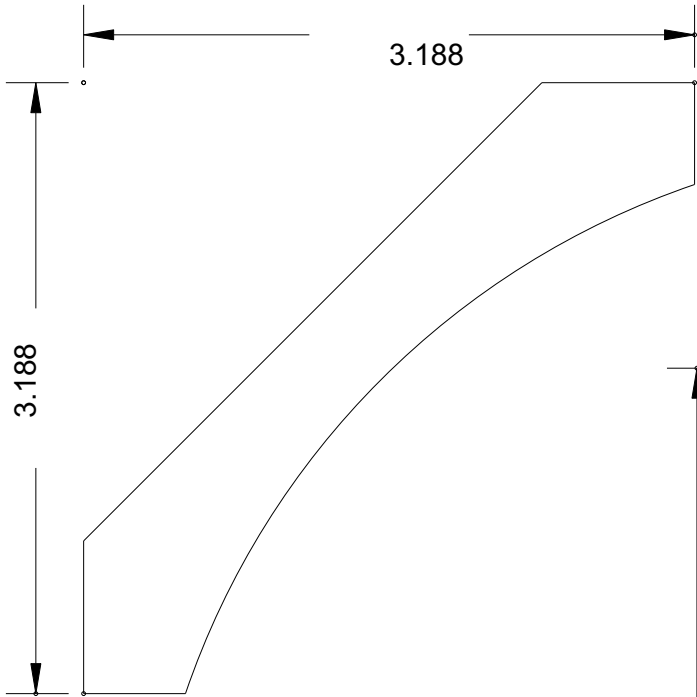

BOSLEY

Super-Cut-Pop

Crowns

MB 1020
(4-1/2 x 15/16)