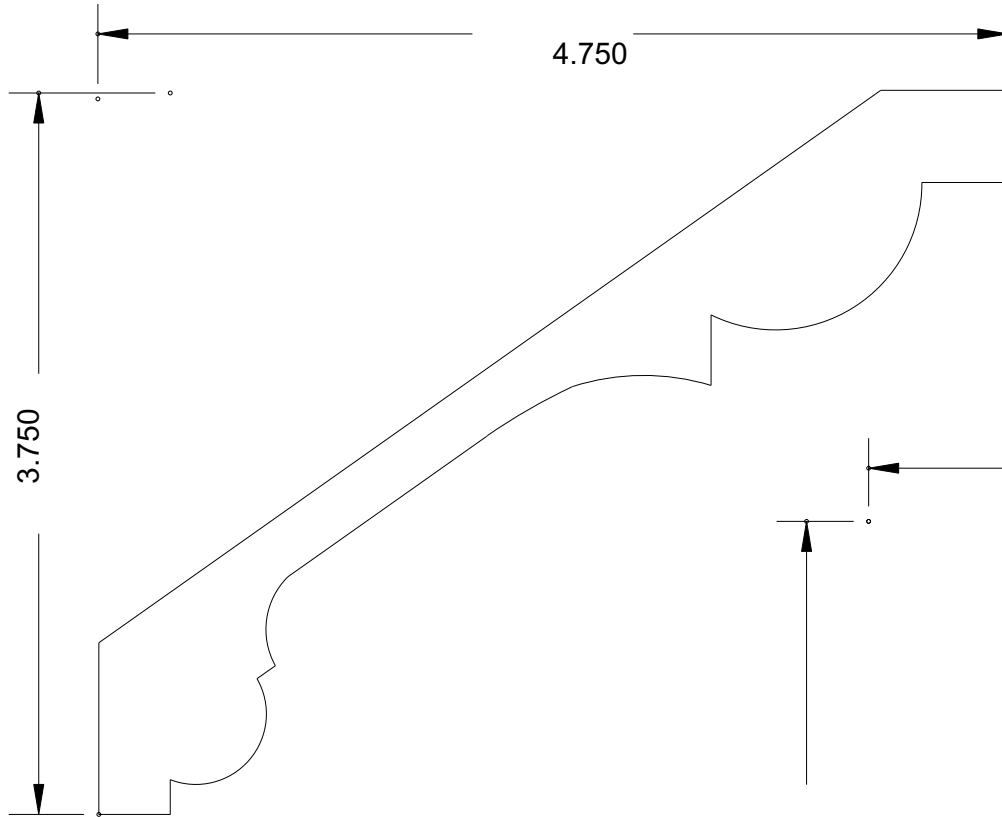

BOSLEY

Super-Cut-Pop

Crowns

MB 162
(6 x 15/16)