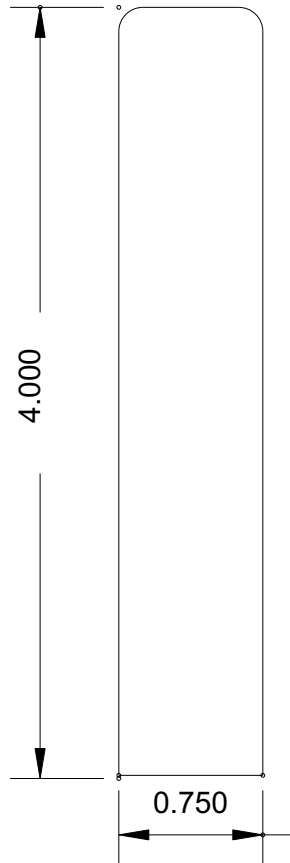

Super-Cut-Pop

Profile Index

Click on the profile number below to view the profile.
Click on the Bosley Logo to return to index page.

Sills	Chair Rail	Panel Trim	Casing
MB10	MB204	MB411	MB6041
MB11	MB209	MB438	MB6042
MB20	MB210	MB4021	MB6043
MB21	MB213	MB4024	MB6044
MB30	MB281	MB4022	MB6045
MB31	MB295	MB4023	MB6046
MB40	MB296	MB4025	MB6047
MB41	MB297	MB4026	MB6048
MB50	MB298	MB4027	MB6049
MB51			MB6050
Crowns	Baseboard	Fluted Casings	MB6051
MB110	MB300	MB521	MB6052
MB115	MB302	MB522M	MB6053
MB120	MB303	MB529	MB6054
MB124	MB305	MB536	MB6055
MB125	MB306		MB6060
MB128	MB313	Casing	MB6120
MB129	MB347	MB603	MB6121
MB130	MB348	MB606	Hollow Metal Door Casing Diagram
MB134	MB349	MB607	
MB136	MB350	MB607M	
MB140	MB357	MB610	Panel
MB156	MB385	MB612	MB741
MB162	MB386	MB615	MB787
MB168	MB387	MB618	MB741
MB1020	MB388	MB620	MB787
MB1024	MB389	MB629	
MB1025	MB390	MB635	Backband, Tongue & Groove
MB1026	MB391	MB635M	MB959
MB1027	MB392	MB647	MB967
MB1028	MB393	MB651	MB968
MB1029	MB394	MB658	MB969
MB1030	MB395	MB678	MB975
MB1031	MB396	MB679	MB979
MB1032	MB397	MB691	
MB1033	MB398	MB692	
MB1034	MB399	MB699	
MB1035	MB3001	MB6039	
MB1076	MB3002	MB6040	

BOSLEY

Super-Cut-Pop

Sills

MB 10
(4 x 1)

MB 11
(4 x 3/4)

MB 20
(4 x 1)

SILL / STOOL MOULDINGS AVAILABLE UP TO 8-1/2" WIDE

www.bosleymouldings.com

www.bosleymouldings.com

Bosley Mouldings P.O. Box 576 • Glen Burnie, MD 21060 :: Toll Free: 1-800-638-5010 Ph: 410-761-7727 • Fax: 410-553-0575

BOSLEY

Super-Cut-Pop

Sills

MB 40
(4 x 1)

MB 41
(4 x 3/4)

MB 50
(4 x 1)

MB51
(4 x 3/4)

SILL / STOOL MOULDINGS AVAILABLE UP TO 8-1/2" WIDE

www.bosleymouldings.com

Bosley Mouldings P.O. Box 576 • Glen Burnie, MD 21060 :: Toll Free: 1-800-638-5010 Ph: 410-761-7727 • Fax: 410-553-0575