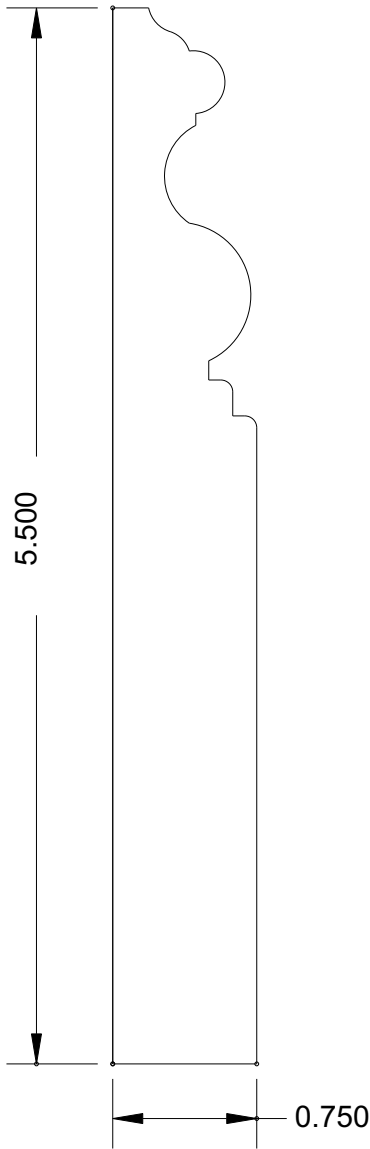

MB 395
(5-1/2 x 3/4)